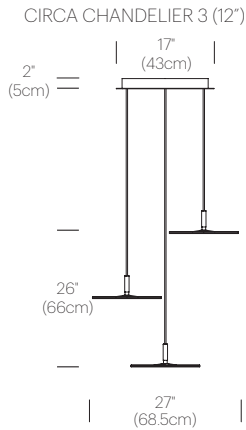

CERTIFICATIONS

PACKAGING WEIGHT AND DIMENSIONS

Circa Pendant 12:	5.75LBS	15" X 14" X 4"
	2.6KGS	38cm X 36cm X 10cm
Circa Pendant 16 :	9.05LBS	18.5" X 18" X 4"
	4.1KGS	47cm X 46cm X 10cm
Chandelier canopy 17":	15LBS	22" X 22" X 6"
	6.8KGS	56cm X 56cm X 15cm
Chandelier canopy 26":	30LBS	32" X 32" X 6"
	13.6KGS	81cm X 81cm X 15cm

NOTES

Custom requests can be considered on volume orders

FINISHES

WHITE

GRAPHITE

WHITE

DIMENSIONS

CHANDELIER CANOPY 17"

CHANDELIER CANOPY 26"