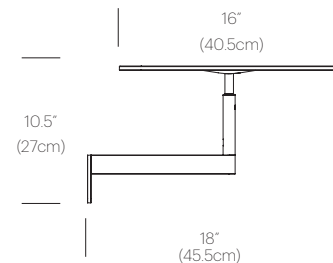

CERTIFICATIONS

PACKAGING WEIGHT AND DIMENSIONS

Circa Wall 12:	5.75LBS	15" X 14" X 4"
	2.6KGS	38cm X 36cm X 10cm
Circa Wall 16 :	9.05LBS	18.5" X 18" X 4"
	4.1KGS	47cm X 46cm X 10cm

NOTES

Custom requests can be considered on volume orders

FINISHES

WHITE

GRAPHITE

DIMENSIONS

CIRCA WALL 12

CIRCA WALL 16

CIRCA FLUSH

DESCRIPTION