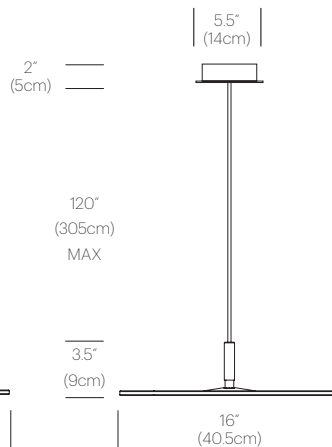

CERTIFICATIONS

PACKAGING WEIGHT AND DIMENSIONS

Circa Pendant 12:	5.75LBS	15" X 14" X 4"
	2.6KGS	38cm X 36cm X 10cm
Circa Pendant 16 :	9.05LBS	18.5" X 18" X 4"
	4.1KGS	47cm X 46cm X 10cm

NOTES

Custom requests can be considered on volume orders

FINISHES

WHITE

GRAPHITE

DIMENSIONS

CIRCA PENDANT 12

CIRCA PENDANT 16

CIRCA CHANDELIER

DESCRIPTION