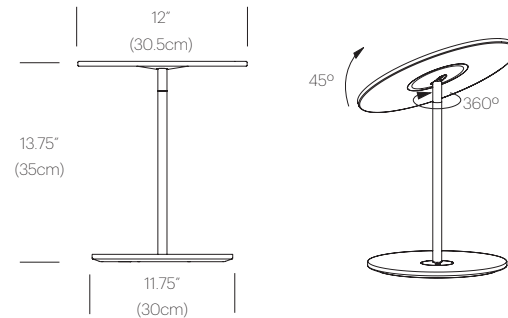

FEATURES

- 360° shade rotation
- 45° shade tilt in two directions
- USB charging port
- Ships flat-packed

SPECIFICATIONS

- Voltage: 120 or 220V 50-60Hz
- Power Consumption: 8.7W
- Color temperature: 2700K
- Luminosity: 800 Lumens
- Luminaire efficacy: 92 Lumens/Watt
- Color Rendition Index: 90 CRI
- ADA compliant
- Title 20 compliant
- 50K hour lifespan
- Cord length: 8' (244cm)
- Global multi-plug adapter available
- 1 year warranty

CERTIFICATIONS

PACKAGING WEIGHT AND DIMENSIONS

Circa Table :	8.45LBS 15" X 14" X 4"
	3.8KGS 38cm X 36cm X 10cm

NOTES

Custom requests can be considered on volume orders

FINISHES

DIMENSIONS

CIRCA TABLE