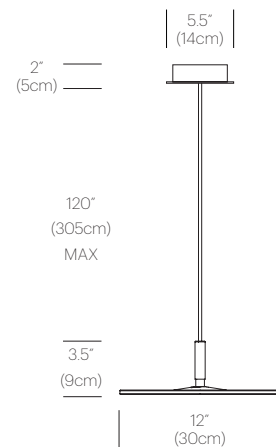

CERTIFICATIONS

PACKAGING WEIGHT AND DIMENSIONS

Circa Pendant 12:	5.75LBS	15" X 14" X 4"
	2.6KGS	38cm X 36cm X 10cm
Circa Pendant 16 :	9.05LBS	18.5" X 18" X 4"
	4.1KGS	47cm X 46cm X 10cm

NOTES

Custom requests can be considered on volume orders

FINISHES

WHITE

GRAPHITE

DIMENSIONS

CIRCA PENDANT 12

CIRCA PENDANT 16

CIRCA CHANDELIER

DESCRIPTION