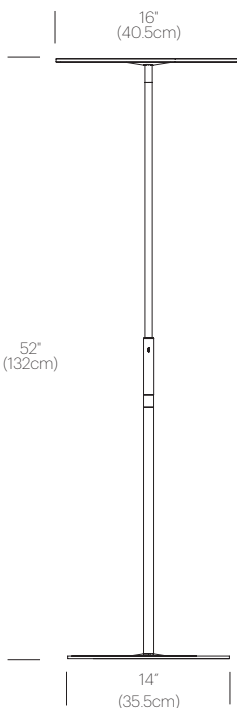

CERTIFICATIONS

PACKAGING WEIGHT AND DIMENSIONS

Circa Table :	8.45LBS 15" X 14" X 4"
	3.8KGS 38cm X 36cm X 10cm

NOTES

Custom requests can be considered on volume orders

FINISHES

DIMENSIONS

CIRCA TABLE

CERTIFICATIONS

PACKAGING WEIGHT AND DIMENSIONS

Circa Grommet :	8.45 LBS	14" X 15" X 4"
	3.8 KGS	38cm X 36cm X 10cm

NOTES

Custom requests can be considered on volume orders

FINISHES

DIMENSIONS

CIRCA FLOOR

CERTIFICATIONS

PACKAGING WEIGHT AND DIMENSIONS

Circa Floor:	21.9LBS	29" X 18" X 3.5"
	9.9KGS	74cm X 46cm X 9cm
Circa Floor Pedestal:	2.85LBS	11" X 11" X 3"
	1.3KGS	28cm X 28cm X 8cm

NOTES

Custom requests can be considered on volume orders

FINISHES

WHITE

GRAPHITE

DIMENSIONS

CIRCA FLOOR

CIRCA FLOOR+PEDESTAL

CIRCA WALL

DESCRIPTION