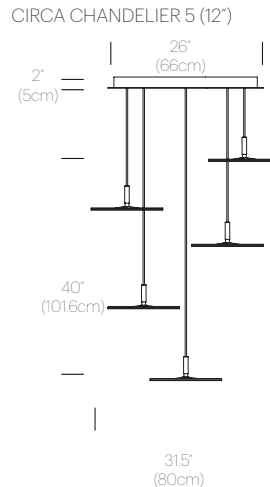

CERTIFICATIONS

PACKAGING WEIGHT AND DIMENSIONS

Circa Pendant 12:	5.75LBS	15" X 14" X 4"
	2.6KGS	38cm X 36cm X 10cm
Circa Pendant 16 :	9.05LBS	18.5" X 18" X 4"
	4.1KGS	47cm X 46cm X 10cm
Chandelier canopy 17":	15LBS	22" X 22" X 6"
	6.8KGS	56cm X 56cm X 15cm
Chandelier canopy 26":	30LBS	32" X 32" X 6"
	13.6KGS	81cm X 81cm X 15cm

NOTES

Custom requests can be considered on volume orders

FINISHES

WHITE

GRAPHITE

WHITE

DIMENSIONS

CHANDELIER CANOPY 17"

CHANDELIER CANOPY 26"