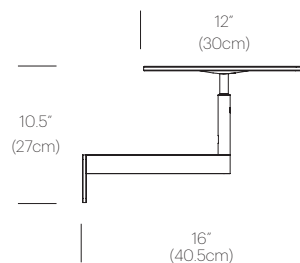

CERTIFICATIONS

PACKAGING WEIGHT AND DIMENSIONS

Circa Wall 12:	5.75LBS	15" X 14" X 4"
	2.6KGS	38cm X 36cm X 10cm
Circa Wall 16 :	9.05LBS	18.5" X 18" X 4"
	4.1KGS	47cm X 46cm X 10cm

NOTES

Custom requests can be considered on volume orders

FINISHES

WHITE

GRAPHITE

DIMENSIONS

CIRCA WALL 12

CIRCA WALL 16

CIRCA FLUSH

DESCRIPTION