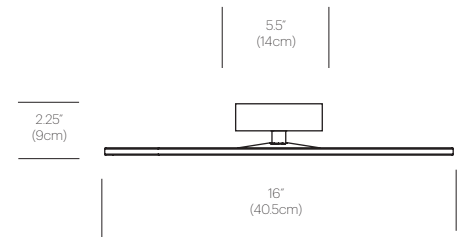

FINISHES

DIMENSIONS

CIRCA FLUSH 12

CIRCA FLUSH 16

CIRCA PENDANT

DESCRIPTION

Circa's revolutionary flat-panel LED light source combines seamless movement with warm and balanced illumination. Through its 45° shade tilt and 360° rotation, Circa redefines the ambient lighting category. Circa is available in a wide range of models to satisfy all residential, office and hospitality applications.