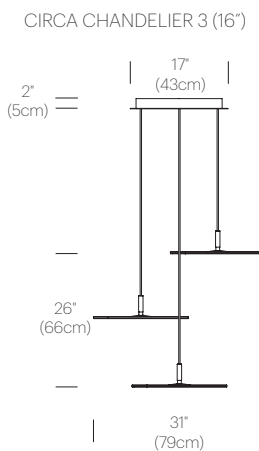

CERTIFICATIONS

PACKAGING WEIGHT AND DIMENSIONS

Circa Pendant 12:	5.75LBS	15" X 14" X 4"
	2.6KGS	38cm X 36cm X 10cm
Circa Pendant 16 :	9.05LBS	18.5" X 18" X 4"
	4.1KGS	47cm X 46cm X 10cm
Chandelier canopy 17":	15LBS	22" X 22" X 6"
	6.8KGS	56cm X 56cm X 15cm
Chandelier canopy 26":	30LBS	32" X 32" X 6"
	13.6KGS	81cm X 81cm X 15cm

NOTES

Custom requests can be considered on volume orders

FINISHES

WHITE

GRAPHITE

WHITE

DIMENSIONS

CHANDELIER CANOPY 17"