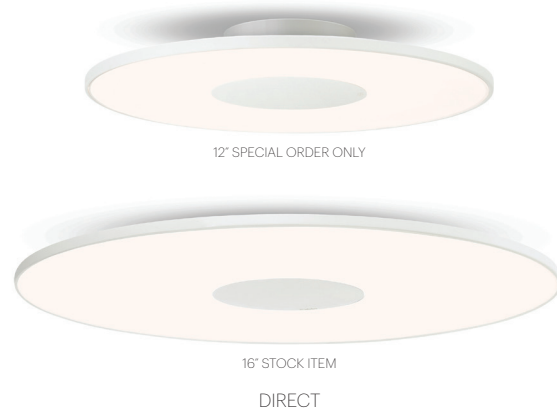

FINISHES

DIMENSIONS

CIRCA FLUSH 12

CIRCA FLUSH 16

CIRCA PENDANT

DESCRIPTION

Circa's revolutionary flat-panel LED light source combines seamless movement with warm and balanced illumination. Through its 45° shade tilt and 360° rotation, Circa redefines the ambient lighting category. Circa is available in a wide range of models to satisfy all residential, office and hospitality applications.