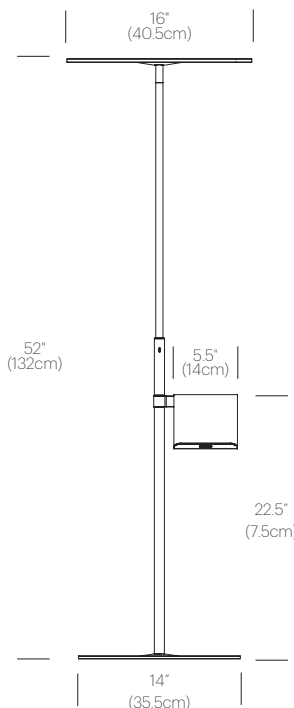

CERTIFICATIONS

PACKAGING WEIGHT AND DIMENSIONS

Circa Floor:	21.9LBS	29" X 18" X 3.5"
	9.9KGS	74cm X 46cm X 9cm
Circa Floor Pedestal:	2.85LBS	11" X 11" X 3"
	1.3KGS	28cm X 28cm X 8cm

NOTES

Custom requests can be considered on volume orders

FINISHES

WHITE

GRAPHITE

DIMENSIONS

CIRCA FLOOR

CIRCA FLOOR+PEDESTAL

CIRCA WALL

DESCRIPTION