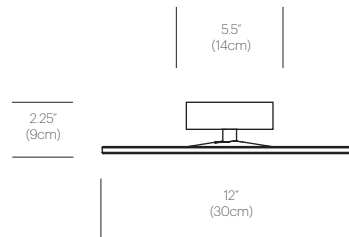

FINISHES

DIMENSIONS

CIRCA FLUSH 12