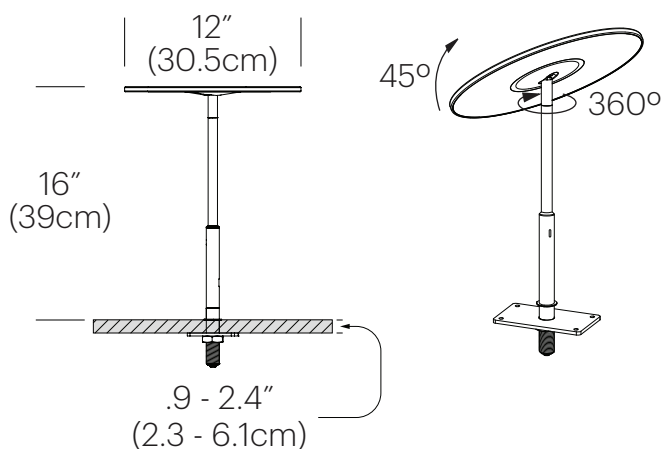

CERTIFICATIONS

PACKAGING WEIGHT AND DIMENSIONS

Circa Grommet :	8.45 LBS	14" X 15" X 4"
	3.8 KGS	38cm X 36cm X 10cm

NOTES

Custom requests can be considered on volume orders

FINISHES

DIMENSIONS

CIRCA FLOOR