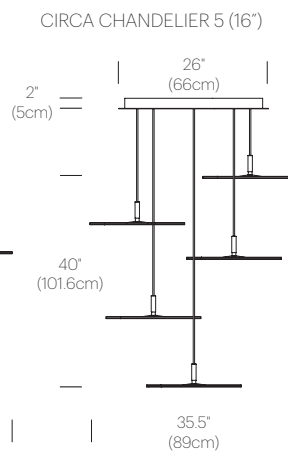

CERTIFICATIONS

PACKAGING WEIGHT AND DIMENSIONS

Circa Pendant 12:	5.75LBS	15" X 14" X 4"
	2.6KGS	38cm X 36cm X 10cm
Circa Pendant 16 :	9.05LBS	18.5" X 18" X 4"
	4.1KGS	47cm X 46cm X 10cm
Chandelier canopy 17":	15LBS	22" X 22" X 6"
	6.8KGS	56cm X 56cm X 15cm
Chandelier canopy 26":	30LBS	32" X 32" X 6"
	13.6KGS	81cm X 81cm X 15cm

NOTES

Custom requests can be considered on volume orders

FINISHES

WHITE

GRAPHITE

WHITE

DIMENSIONS

CHANDELIER CANOPY 17"