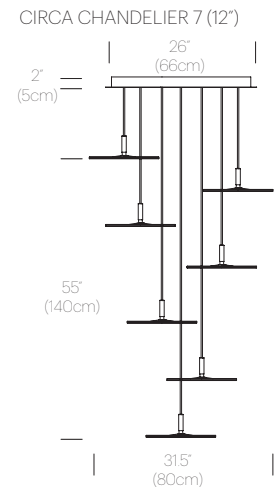

CERTIFICATIONS

PACKAGING WEIGHT AND DIMENSIONS

Circa Pendant 12:	5.75LBS	15" X 14" X 4"
	2.6KGS	38cm X 36cm X 10cm
Circa Pendant 16 :	9.05LBS	18.5" X 18" X 4"
	4.1KGS	47cm X 46cm X 10cm
Chandelier canopy 17":	15LBS	22" X 22" X 6"
	6.8KGS	56cm X 56cm X 15cm
Chandelier canopy 26":	30LBS	32" X 32" X 6"
	13.6KGS	81cm X 81cm X 15cm

NOTES

Custom requests can be considered on volume orders

FINISHES

WHITE

GRAPHITE

WHITE

DIMENSIONS

CHANDELIER CANOPY 17"

CHANDELIER CANOPY 26"