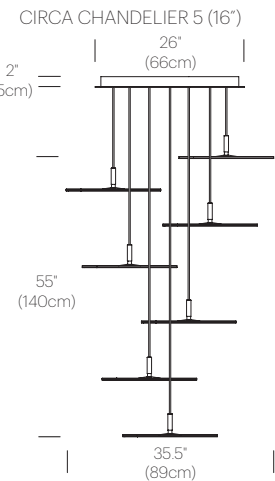

LIGHT CONTROL

Hard wired (Triac transformer) full range dim
ELV dimmer recommended

FEATURES

360° shade rotation
45° shade tilt in two directions
Ships flat-packed

SPECIFICATIONS

Voltage: 120 or 240V 50-60Hz
Power Consumption: 10.5W per lamp
Color temperature: 2700K
Luminosity: 800 Lumens per lamp
Luminaire efficacy: 76 Lumens/Watt
Color Rendition Index: 90 CRI
Title 20 compliant
50K hour lifespan
Cable length: 10' (305cm) (Field Cuttable)
1 year warranty

CERTIFICATIONS

PACKAGING WEIGHT AND DIMENSIONS

Circa Pendant 12:	5.75LBS	15" X 14" X 4"
	2.6KGS	38cm X 36cm X 10cm
Circa Pendant 16 :	9.05LBS	18.5" X 18" X 4"
	4.1KGS	47cm X 46cm X 10cm
Chandelier canopy 17":	15LBS	22" X 22" X 6"
	6.8KGS	56cm X 56cm X 15cm
Chandelier canopy 26":	30LBS	32" X 32" X 6"
	13.6KGS	81cm X 81cm X 15cm

NOTES

Custom requests can be considered on volume orders

FINISHES

WHITE

GRAPHITE

WHITE

DIMENSIONS

CHANDELIER CANOPY 17"

CHANDELIER CANOPY 26"