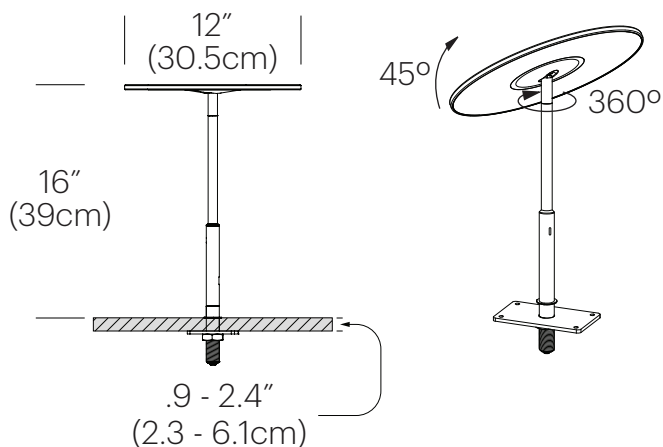

DIMENSIONS