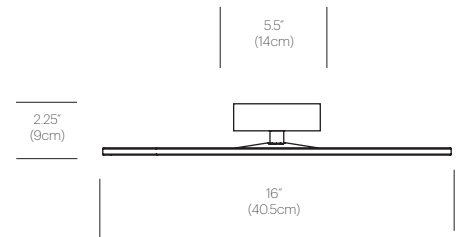

FINISHES

DIMENSIONS

CIRCA FLUSH 12

CIRCA FLUSH 16

CIRCA PENDANT

DESCRIPTION

Circa's revolutionary flat-panel LED light source combines seamless movement with warm and balanced illumination. Through its 45° shade tilt and 360° rotation, Circa redefines the ambient lighting category. Circa is available in a wide range of models to satisfy all residential, office and hospitality applications.