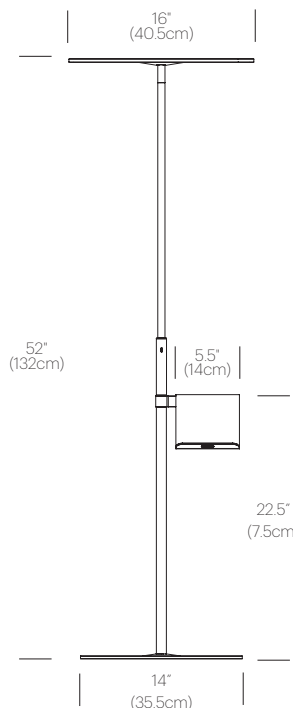

CERTIFICATIONS

PACKAGING WEIGHT AND DIMENSIONS

Circa Floor:	21.9LBS	29" X 18" X 3.5"
	9.9KGS	74cm X 46cm X 9cm
Circa Floor Pedestal:	2.85LBS	11" X 11" X 3"
	1.3KGS	28cm X 28cm X 8cm

NOTES

Custom requests can be considered on volume orders

FINISHES

WHITE

GRAPHITE

DIMENSIONS

CIRCA FLOOR

CIRCA FLOOR+PEDESTAL

CIRCA WALL

DESCRIPTION