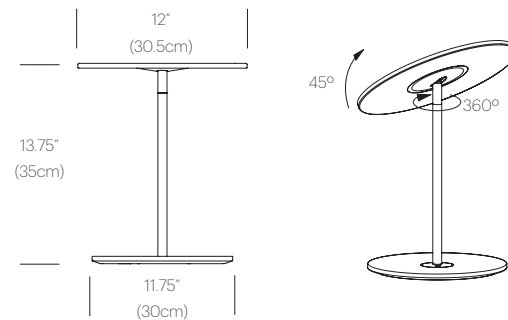

FEATURES

- 360° shade rotation
- 45° shade tilt in two directions
- USB charging port
- Ships flat-packed

SPECIFICATIONS

- Voltage: 120 or 220V 50-60Hz
- Power Consumption: 8.7W
- Color temperature: 2700K
- Luminosity: 800 Lumens
- Luminaire efficacy: 92 Lumens/Watt
- Color Rendition Index: 90 CRI
- ADA compliant
- Title 20 compliant
- 50K hour lifespan
- Cord length: 8' (244cm)
- Global multi-plug adapter available
- 1 year warranty

CERTIFICATIONS

PACKAGING WEIGHT AND DIMENSIONS

Circa Table :	8.45LBS 15" X 14" X 4"
	3.8KGS 38cm X 36cm X 10cm

NOTES

Custom requests can be considered on volume orders

FINISHES

WHITE

GRAPHITE

DIMENSIONS

CIRCA TABLE

CIRCA GROMMET

DESCRIPTION

Circa's revolutionary flat-panel LED light source combines seamless movement with warm and balanced illumination. Through its integrated USB charging port, 45° shade tilt and 360° rotation, Circa redefines the ambient lighting category. Circa is available in a wide range of models to satisfy all residential, office and hospitality applications.