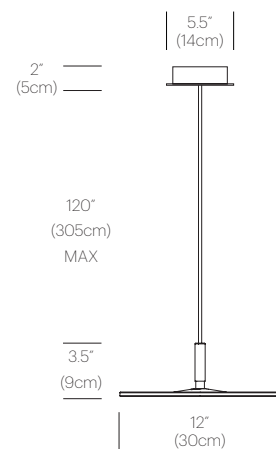

CERTIFICATIONS

PACKAGING WEIGHT AND DIMENSIONS

Circa Pendant 12:	5.75LBS	15" X 14" X 4"
	2.6KGS	38cm X 36cm X 10cm
Circa Pendant 16 :	9.05LBS	18.5" X 18" X 4"
	4.1KGS	47cm X 46cm X 10cm

NOTES

Custom requests can be considered on volume orders

FINISHES

WHITE

GRAPHITE

DIMENSIONS

CIRCA PENDANT 12

CIRCA PENDANT 16

CIRCA CHANDELIER

DESCRIPTION