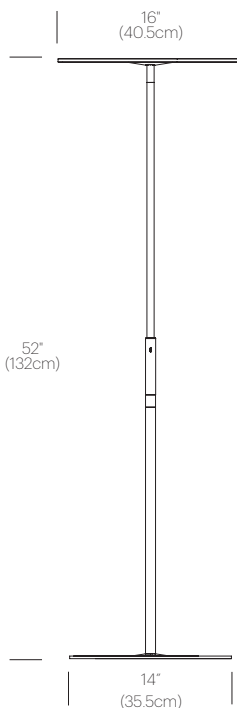

CERTIFICATIONS

PACKAGING WEIGHT AND DIMENSIONS

Circa Table :	8.45LBS 15" X 14" X 4"
	3.8KGS 38cm X 36cm X 10cm

NOTES

Custom requests can be considered on volume orders

FINISHES

WHITE

GRAPHITE

CERTIFICATIONS

PACKAGING WEIGHT AND DIMENSIONS

Circa Floor:	21.9LBS	29" X 18" X 3.5"
	9.9KGS	74cm X 46cm X 9cm
Circa Floor Pedestal:	2.85LBS	11" X 11" X 3"
	1.3KGS	28cm X 28cm X 8cm

NOTES

Custom requests can be considered on volume orders

FINISHES

WHITE

GRAPHITE

DIMENSIONS

CIRCA FLOOR

CIRCA FLOOR+PEDESTAL

CIRCA WALL

DESCRIPTION