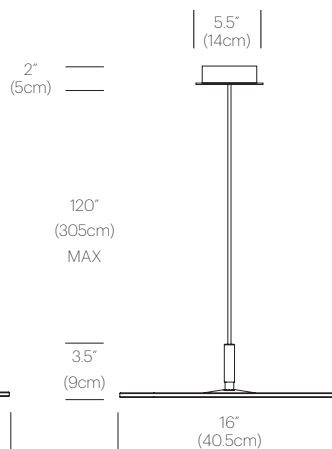

CERTIFICATIONS

PACKAGING WEIGHT AND DIMENSIONS

Circa Pendant 12:	5.75LBS	15" X 14" X 4"
	2.6KGS	38cm X 36cm X 10cm
Circa Pendant 16 :	9.05LBS	18.5" X 18" X 4"
	4.1KGS	47cm X 46cm X 10cm

NOTES

Custom requests can be considered on volume orders

FINISHES

WHITE

GRAPHITE

DIMENSIONS

CIRCA PENDANT 12

CIRCA PENDANT 16

CIRCA CHANDELIER

DESCRIPTION