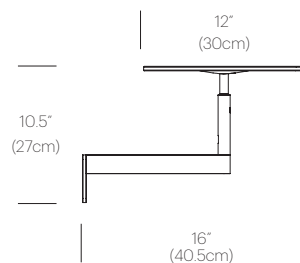

FINISHES

DIMENSIONS

CIRCA WALL 12