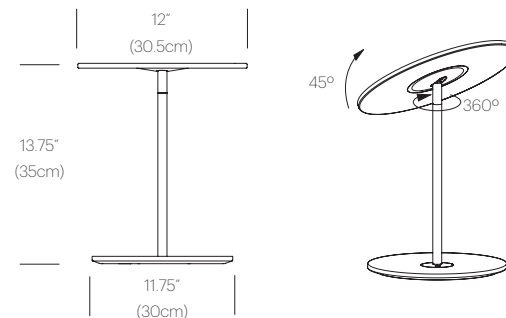

FINISHES

DIMENSIONS

CIRCA TABLE