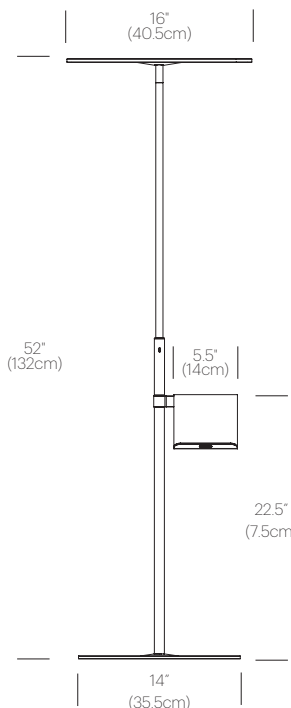

CERTIFICATIONS

PACKAGING WEIGHT AND DIMENSIONS

Circa Floor:	21.9LBS	29" X 18" X 3.5"
	9.9KGS	74cm X 46cm X 9cm
Circa Floor Pedestal:	2.85LBS	11" X 11" X 3"
	1.3KGS	28cm X 28cm X 8cm

NOTES

Custom requests can be considered on volume orders

FINISHES

WHITE

GRAPHITE

DIMENSIONS

CIRCA FLOOR

CIRCA FLOOR+PEDESTAL

CIRCA WALL

DESCRIPTION