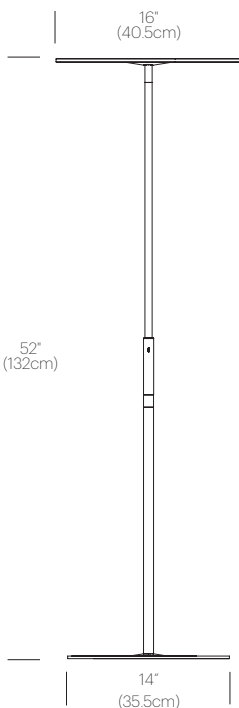

CERTIFICATIONS

PACKAGING WEIGHT AND DIMENSIONS

Circa Table :	8.45LBS 15" X 14" X 4"
	3.8KGS 38cm X 36cm X 10cm

NOTES

Custom requests can be considered on volume orders

FINISHES

DIMENSIONS

CIRCA TABLE

CERTIFICATIONS

PACKAGING WEIGHT AND DIMENSIONS

Circa Floor:	21.9LBS	29" X 18" X 3.5"
	9.9KGS	74cm X 46cm X 9cm
Circa Floor Pedestal:	2.85LBS	11" X 11" X 3"
	1.3KGS	28cm X 28cm X 8cm

NOTES

Custom requests can be considered on volume orders

FINISHES

WHITE

GRAPHITE

DIMENSIONS

CIRCA FLOOR

CIRCA FLOOR+PEDESTAL

CIRCA WALL

DESCRIPTION