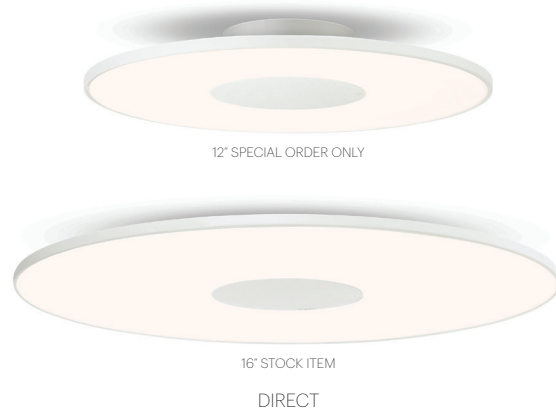

FINISHES

DIMENSIONS

CIRCA FLUSH 12

CIRCA FLUSH 16

CIRCA PENDANT

DESCRIPTION

Circa's revolutionary flat-panel LED light source combines seamless movement with warm and balanced illumination. Through its 45° shade tilt and 360° rotation, Circa redefines the ambient lighting category. Circa is available in a wide range of models to satisfy all residential, office and hospitality applications.