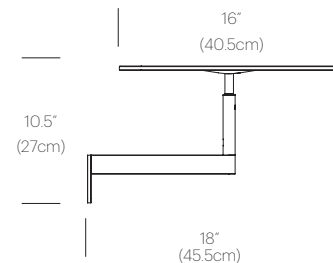

CIRCA WALL 16