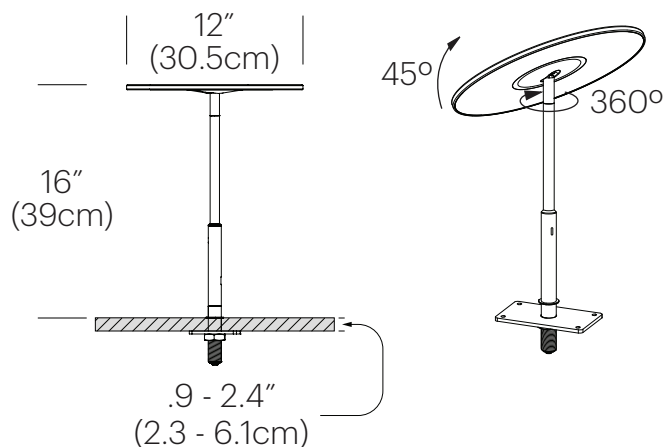

DIMENSIONS