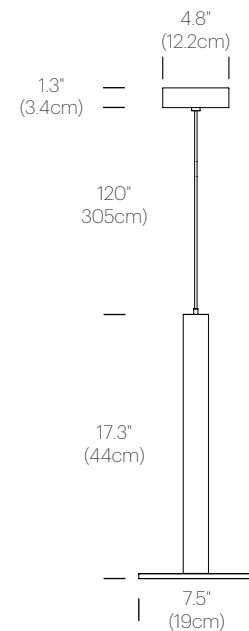

## SPECIFICATIONS

Voltage: 120V, 240V, or 277V 50/60Hz  
Power Consumption: 18W  
Color Temperature: 2700K  
Luminosity: 1200 Lumens  
Luminaire efficacy: 58 Lumens/Watt  
Color Rendition Index: 91 CRI  
50K hour lifespan  
Cable Length: 10' (3m) (Adjustable height)

## PACKAGING WEIGHT AND DIMENSIONS

Cielo XL:	4.25LBS	8" X 19.5"
	2KG	20cm X 49.5cm

## DIMENSIONS

CIELO XL

## MULTI-LIGHT CANOPY DIMENSIONS

9"  
(22.8cm)

12"  
(30.5cm)