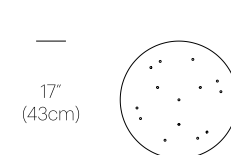

PACKAGING WEIGHT AND DIMENSIONS

Cielo:	3.65LBS	11" X 7.5" X 7.5"
	1.7KGS	28cm X 19cm X 19cm
Chandelier canopy 17":	15LBS	22" X 22" X 6"
	6.8KGS	56cm X 56cm X 15cm
Chandelier canopy 26":	30LBS	32" X 32" X 6"
	13.6KGS	81cm X 81cm X 15cm

DIMENSIONS

CIELO PLUS CHANDELIER

CIELO CHANDELIER 3

CIELO CHANDELIER 5

CIELO CHANDELIER CANOPY 3,5,7

CIELO CHANDELIER CANOPY 13

CIELO CHANDELIER 7

CIELO CHANDELIER 13