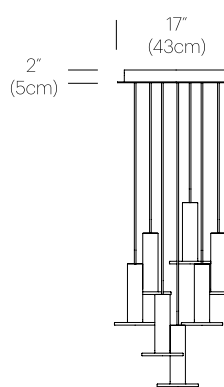

PACKAGING WEIGHT AND DIMENSIONS

Cielo:	3.65LBS	11" X 7.5" X 7.5"
	1.7KGS	28cm X 19cm X 19cm
Chandelier canopy 17":	15LBS	22" X 22" X 6"
	6.8KGS	56cm X 56cm X 15cm
Chandelier canopy 26":	30LBS	32" X 32" X 6"
	13.6KGS	81cm X 81cm X 15cm

DIMENSIONS

CIELO PLUS CHANDELIER

CIELO CHANDELIER 3

CIELO CHANDELIER 5

CIELO CHANDELIER CANOPY 3,5,7

CIELO CHANDELIER CANOPY 13

CIELO CHANDELIER 7

CIELO CHANDELIER 13