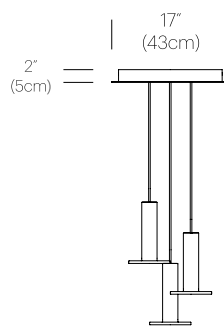

PACKAGING WEIGHT AND DIMENSIONS

Cielo:	3.65LBS	11" X 7.5" X 7.5"
	1.7KGS	28cm X 19cm X 19cm
Chandelier canopy 17":	15LBS	22" X 22" X 6"
	6.8KGS	56cm X 56cm X 15cm
Chandelier canopy 26":	30LBS	32" X 32" X 6"
	13.6KGS	81cm X 81cm X 15cm

DIMENSIONS

CIELO PLUS CHANDELIER

CIELO CHANDELIER 3

CIELO CHANDELIER 5

CIELO CHANDELIER CANOPY 3,5,7

CIELO CHANDELIER CANOPY 13

CIELO CHANDELIER 7

CIELO CHANDELIER 13