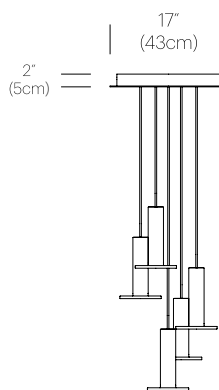

PACKAGING WEIGHT AND DIMENSIONS

Cielo:	3.65LBS	11" X 7.5" X 7.5"
	1.7KGS	28cm X 19cm X 19cm
Chandelier canopy 17":	15LBS	22" X 22" X 6"
	6.8KGS	56cm X 56cm X 15cm
Chandelier canopy 26":	30LBS	32" X 32" X 6"
	13.6KGS	81cm X 81cm X 15cm

DIMENSIONS

CIELO PLUS CHANDELIER

CIELO CHANDELIER 3

CIELO CHANDELIER 5

CIELO CHANDELIER CANOPY 3,5,7

CIELO CHANDELIER CANOPY 13

CIELO CHANDELIER 7

CIELO CHANDELIER 13