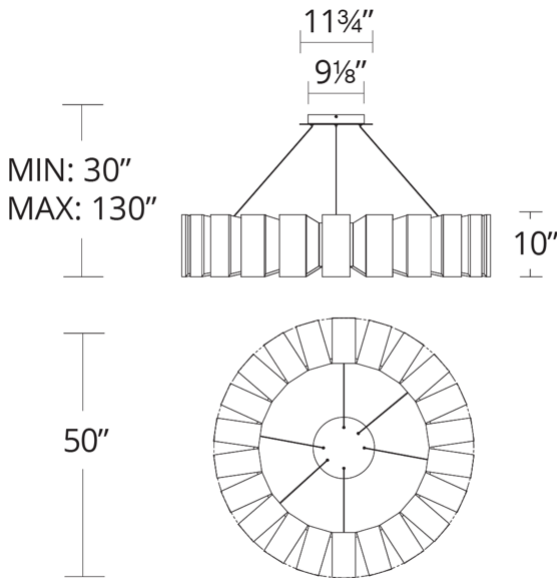

PD-75934

Model & Size	Color Temp	Finish	LED Watts	LED Lumens	Delivered Lumens
PD-75934 34"	3000K	AB Aged Brass	46.9W	2793	2282

Example: **PD-75934-AB**

For custom requests please contact [customs@modernforms.com](mailto:customs@modernforms.com)

PD-75950

Model & Size	Color Temp	Finish	LED Watts	LED Lumens	Delivered Lumens
PD-75950 50"	3000K	AB Aged Brass	64.4W	3310	2696

Example: **PD-75950-AB**

For custom requests please contact [customs@modernforms.com](mailto:customs@modernforms.com)