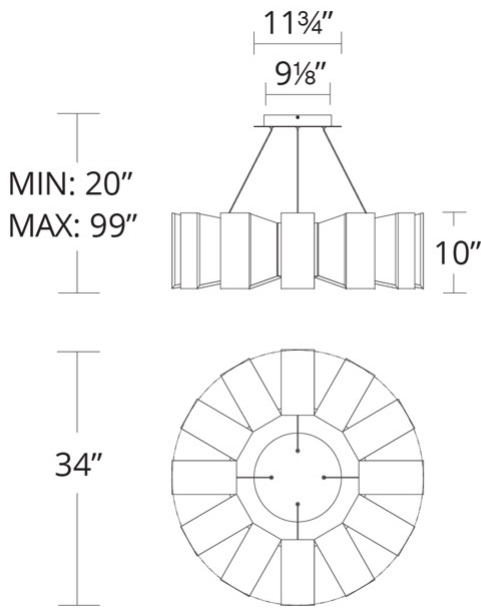

PD-75934

Model & Size	Color Temp	Finish	LED Watts	LED Lumens	Delivered Lumens
PD-75934 34"	3000K	AB Aged Brass	46.9W	2793	2282

Example: **PD-75934-AB**

For custom requests please contact [customs@modernforms.com](mailto:customs@modernforms.com)

PD-75950

Model & Size	Color Temp	Finish	LED Watts	LED Lumens	Delivered Lumens
PD-75950 50"	3000K	AB Aged Brass	64.4W	3310	2696

Example: **PD-75950-AB**

For custom requests please contact [customs@modernforms.com](mailto:customs@modernforms.com)