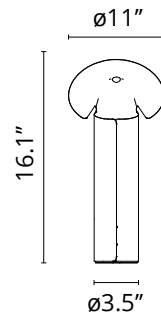

FLOS

FU159504 Aluminium/Anthracite

Chiara Table

LED retrofit - 10W

Are you a professional and your project needs consulting and support?

[BOOK AN APPOINTMENT](#)

Main specifications

EAN	8059607032404
Mounting	Table
Environments	Indoor dry location
Light Source Type	Bulb
Lamp category	LED retrofit
Lamp type	SBLED
Lamp holders	E12
Number of heads	1
Power (W)	10

Physical

Color	Aluminium/Anthracite
Cord length (in)	75
Net weight (lb)	2.91
Package volume (in)	3808.31
IP internal	20

Download

Mounting instructions	↓ PDF
Spare Parts	↓ PDF

Photometric

Lighting type	Indirect
Light distribution	Asymmetric