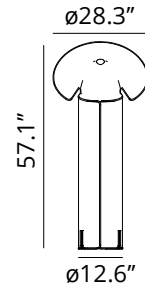

FLOS

FU159056 Stainless Steel

Chiara Floor

Incandescent - 100W

Are you a professional and your project needs consulting and support?

[BOOK AN APPOINTMENT](#)

Main specifications

EAN	8059607010778
Mounting	Floor
Environments	Indoor dry location
Light Source Type	Bulb
Lamp category	Incandescent
Lamp type	A
Lamp holders	E26
Number of heads	1
Power (W)	100

Physical

Color	Stainless Steel
Cord length (in)	75
Net weight (lb)	23.15
Package volume (in)	47659.51
IP internal	20

Download

[Mounting instructions](#)

IP
20

Photometric

Light distribution

Symmetric