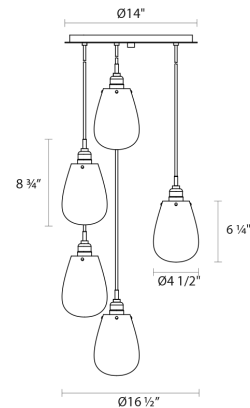

SONNEMAN
A WAY OF LIGHT

chelsea 5-Light Pendant

4295.25

DIMENSIONS

Height	8.75"
Diameter	16.5"
Canopy/Backplate/Base	14"
Switch Type	N/A"
Hanging Details	10' Adj. Black Silk Cord"

ELECTRICAL SPECS

Bulb Type	Medium Base
Bulb Quantity	5
Bulb Included?	No
Wattage	60
Initial Lumens	0
Input Voltage	120VAC
CCT	N/A
CRI	N/A
Power Supply Type	N/A
Power Supply Quantity	0
Dimming Type	N/A

SHIPPING

Carton 1 L x W x H	20" x 20" x 13"
Carton 1 GW	15 lbs.

SHADE 1

Color	Clear
Material	Glass
Height	6.25"
Diameter	4.5

AVAILABLE FINISHES

Satin Black (.25)

GENERAL LISTINGS

cETL
cUL
Dry Location