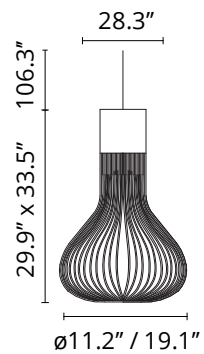

EAN	8059607028070
Mounting	Suspension
Environments	Indoor dry location
Light Source Type	Bulb
Lamp category	Halogen
Lamp type	PAR38
Lamp holders	E26
Number of heads	1
Power (W)	120

Physical

Color	Black
Cord length (in)	146
Canopy dimension (mm)	36
Net weight (lb)	16.76
Package volume (in)	20307.47
IP internal	20

Download

[Mounting instructions](#)

[↓ PDF](#)

GWT
850°

IP
20

Photometric

Lighting type	Indirect, Direct
Light distribution	Symmetric

Electrical