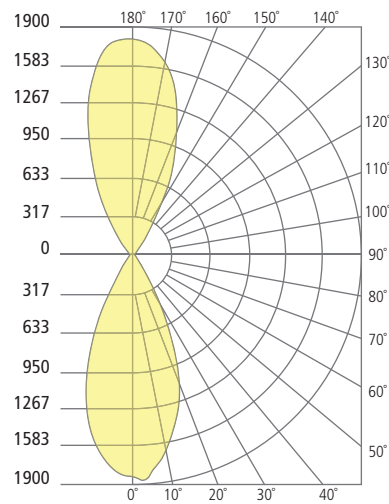

PROJECT INFO

FIXTURE TYPE & QUANTITY

JOB NAME & INFO

NOTES

© 2020 Tech Lighting, L.L.C. All rights reserved. The "Tech Lighting" graphic is a registered trademark. Tech Lighting reserves the right to change specifications for product improvements without notification.

VISUAL COMFORT & Co.

7400 Linder Avenue, Skokie, Illinois 60077

T 847.410.4400