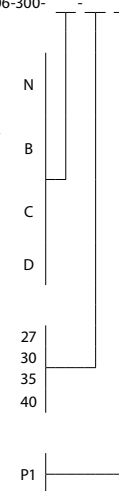

Power Option

120-277 V AC input voltage
TRIAC, ELV & 0-10 dimming

The handcrafted Volo pendant is a celebration of natural materials. The solid hardwood, brass finish, leather, and aluminum showcase the purposeful design that went into each detail. The indirect LED light source emits light of beautiful quality.

▲WARNING. California Proposition 65 Warning for California Consumers. This product can expose you to chemicals including wood dust and lead which are known to the State of California to cause cancer or birth defects or other reproductive harm. For more information go to www.P65Warnings.ca.gov