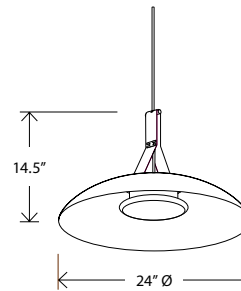

**Volo**  
pendant

Dimensions: 24" Ø, 14.5"  
 Product weight: 7 lb  
 Light Source: integrated LED  
 Light output: 2625 Lumens (source)  
 Light color options: 2700 K, 3000 K, 3500 K, or 4000 K  
 Color accuracy: 90+ CRI  
 Power usage: 27 W  
 Dimmable (see power options below)  
 Low profile round canopy with SVT-3 Cable  
 Canopy dimensions: 5" Ø, 0.3"  
 See website for more canopy information  
 Field adjustable drop length: 0'6" min - 8'0" max  
 Canopy and cord color match the exterior shade finish  
 Suitable for a sloped ceiling up to 45 degrees  
 Wood grain will vary  
 Specifications subject to change