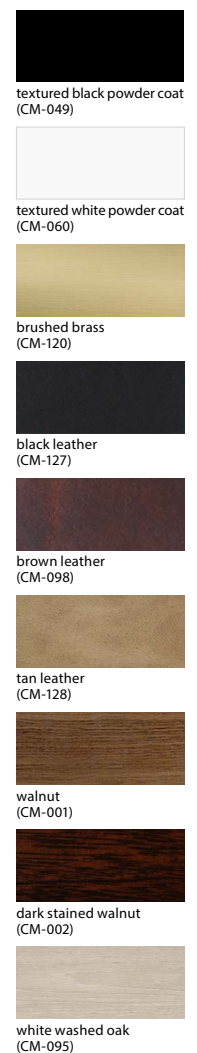

**Volo**  
pendant

Dimensions: 24" Ø, 14.5"  
 Product weight: 7 lb  
 Light Source: integrated LED  
 Light output: 2625 Lumens (source)  
 Light color options: 2700 K, 3000 K, 3500 K, or 4000 K  
 Color accuracy: 90+ CRI  
 Power usage: 27 W  
 Dimmable (see power options below)  
 Low profile round canopy with SVT-3 Cable  
 Canopy dimensions: 5" Ø, 0.3"  
 See website for more canopy information  
 Field adjustable drop length: 0'6" min - 8'0" max  
 Canopy and cord color match the exterior shade finish  
 Suitable for a sloped ceiling up to 45 degrees  
 Wood grain will vary  
 Specifications subject to change

MATERIAL & FINISH OPTIONS

Volo pendant part # 06-300-

Finish Options

**noir** - black shade exterior, brushed brass shade interior, brushed brass accents, black leather, dark stained walnut disc

**blanc** - white shade exterior, white shade interior, brushed brass accents, tan leather, white washed oak disc

**cava** - white shade exterior, brushed brass shade interior, brushed brass accents, brown leather, walnut disc

**deux** - black shade exterior, white shade interior, black accents, brown leather, walnut disc

Lamping\*

- 2700 K LED
- 3000 K LED
- 3500 K LED
- 4000 K LED

Power Option

120-277 V AC input voltage  
 TRIAC, ELV & 0-10 dimming

The handcrafted Volo pendant is a celebration of natural materials. The solid hardwood, brass finish, leather, and aluminum showcase the purposeful design that went into each detail. The indirect LED light source emits light of beautiful quality.