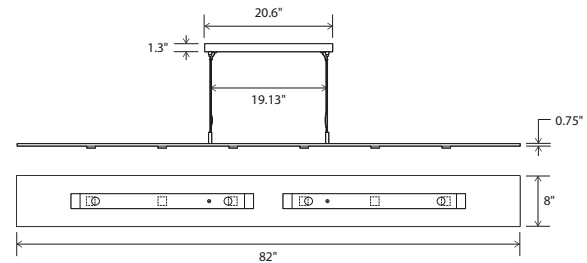

Vix 82
linear pendant

Dimensions: 82" x 8", 0.75"
 Materials: solid wood, polymer, aluminum
 Product weight: 19 lb
 Light source: integrated LED
 Light output - total: 3440 Lumens (source)
 Light output - downlight: 2060 Lumens (source)
 Light output - uplight: 1380 Lumens (source)
 Light color*: 2700 K or 3500 K
 Color accuracy: 90+ CRI
 Power usage: 32 W
 Dimmable (see driver below)
 Brushed aluminum (CM-006) linear canopy included
 Canopy dimensions: 20.6" x 4", 1.3"
 See website for more canopy information
 Drop length field adjustable: 0'-10" min, 8'-0" max
 Suitable for a sloped ceiling
 Wood grain will vary
 Wood shade may slightly bow or twist along 82" length
 Specifications subject to change

linear canopy, brushed aluminum

walnut (CM-001)

dark stained walnut (CM-002)

white washed oak (CM-095)

MATERIAL & FINISH OPTIONS

Vix 82 part # 07-200-

Wood Body

- walnut (CM-001) W
- dark stained walnut (CM-002) D
- white washed oak (CM-095) O