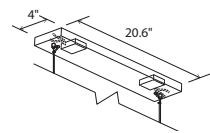

Vix 82
linear pendant

Dimensions: 82" x 8", 0.75"
 Materials: solid wood, polymer, aluminum
 Product weight: 19 lb
 Light source: integrated LED
 Light output - total: 3440 Lumens (source)
 Light output - downlight: 2060 Lumens (source)
 Light output - uplight: 1380 Lumens (source)
 Light color*: 2700 K or 3500 K
 Color accuracy: 90+ CRI
 Power usage: 32 W
 Dimmable (see driver below)
 Brushed aluminum (CM-006) linear canopy included
 Canopy dimensions: 20.6" x 4", 1.3"
 See website for more canopy information
 Drop length field adjustable: 0'-10" min, 8'-0" max
 Suitable for a sloped ceiling
 Wood grain will vary
 Wood shade may slightly bow or twist along 82" length
 Specifications subject to change