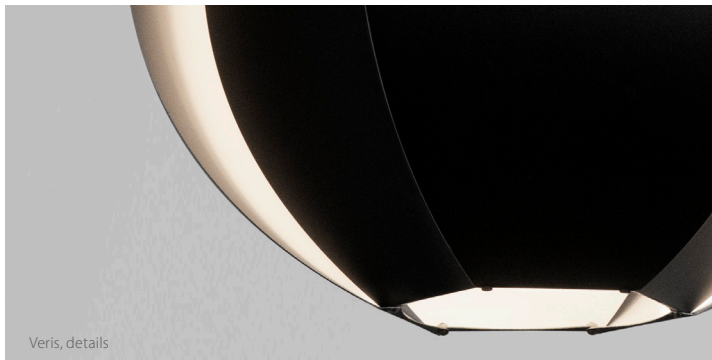

Veris 12, matte black with matte white interior

Veris, details

Veris was a concept we started exploring ten years ago. Two offset layers of petals simultaneously shield the light source while allowing reflected light to wash the inside petals, creating a dramatic ambient luminaire. The form materializes through a series of processes that utilize cutting edge CNC laser technology but still rely on skilled hand-rolling and bending of the aluminum petals.

Veris 12 pendant

Dimensions: 12.75" Ø, 8.75"
 Product weight: 2 lb
 Suitable for a sloped ceiling

Integrated LED Specifications

Light output: 1690 Lumens (source)
 Light color: 2700 K, 3000 K, 3500 K or 4000 K
 Color accuracy: 90+ CRI
 Power usage: 19.5 W
 Dimmable (see driver below)
 Driver must be housed in J-box
 Driver dimensions: 3.3" x 1.6" x 1", included

E26 Medium Base Specifications

Lamping: E26 base, type A lamp, 60 W max
 Input voltage: 250 V AC max
 Bulb not included

Textured Black Powdercoat (CM-049) low profile round canopy with SVT-3 Cable, Black (CM-039)
 Canopy dimensions: 5" Ø, 0.3"
 See website for more canopy information
 Field adjustable drop length: 0'6" min - 8'0" max
 Specifications subject to change

MATERIAL & FINISH OPTIONS

Shade Material

- matte black (CM-085) with matte white interior
- brushed aluminum (CM-012)
- brushed rose gold (CM-046)
- brushed brass (CM-047)
- distressed brass (CM-096)
- gloss white (CM-054)