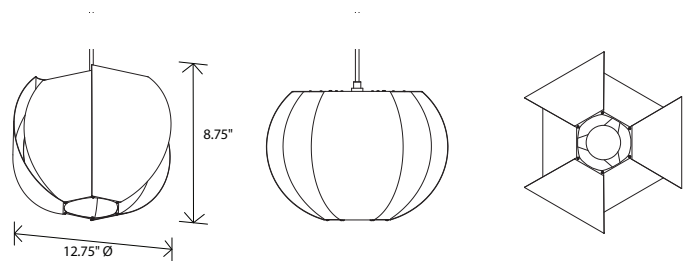

Veris 12, matte black with matte white interior

Veris, details

Veris was a concept we started exploring ten years ago. Two offset layers of petals simultaneously shield the light source while allowing reflected light to wash the inside petals, creating a dramatic ambient luminaire. The form materializes through a series of processes that utilize cutting edge CNC laser technology but still rely on skilled hand-rolling and bending of the aluminum petals.

Veris 12 pendant

Dimensions: 12.75" Ø, 8.75"
 Product weight: 2 lb
 Suitable for a sloped ceiling

Integrated LED Specifications

Light output: 1690 Lumens (source)
 Light color: 2700 K, 3000 K, 3500 K or 4000 K
 Color accuracy: 90+ CRI
 Power usage: 19.5 W
 Dimmable (see driver below)
 Driver must be housed in J-box
 Driver dimensions: 3.3" x 1.6" x 1", included

E26 Medium Base Specifications

Lamping: E26 base, type A lamp, 60 W max
 Input voltage: 250 V AC max
 Bulb not included

Textured Black Powdercoat (CM-049) low profile round canopy with SVT-3 Cable, Black (CM-039)
 Canopy dimensions: 5" Ø, 0.3"
 See website for more canopy information
 Field adjustable drop length: 0'6" min - 8'0" max
 Specifications subject to change