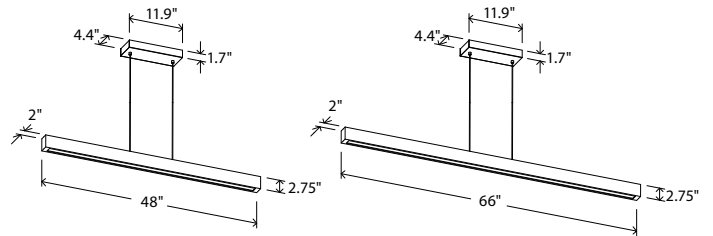

Una 48, walnut

Una 66, white washed oak

Una 48, walnut with uplight option

The Una Pendant is the culmination of many innovative fabrication techniques developed at Cerno. The fixture's exterior showcases the natural beauty of the solid wood construction. Ample light is shed into the room from recessed light sources that preserve the simple linear form.

Una 48 / Una 66 linear pendant

Una 48 dimensions: 48" x 2", 2.75"H

Una 66 dimensions: 66" x 2", 2.75"H

Materials: solid wood, polymer

Una 48 weight: 8 lb

Una 66 weight: 10 lb

Light source: integrated LED

Una 48 Light output - downlight: 1915 Lumens (source)

Una 48 Power usage - downlight: 28 W

- downlight & uplight 47 W

Una 66 Power usage - downlight: 39 W

- downlight & uplight 58 W

Dimmable (see driver section below)

Linear canopy included

Canopy dimensions: 11.9" x 4.4", 1.7"

Canopy finish: matte black (CM-085)

See website for more canopy information

Drop length field adjustable 0'-10", 8'-0" max

Suitable for a sloped ceiling

Wood grain will vary

Specifications subject to change