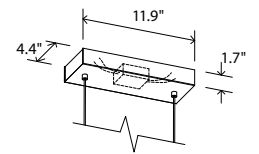

Una 48 / Una 66 linear pendant

Una 48 dimensions: 48" x 2", 2.75"H

Una 66 dimensions: 66" x 2", 2.75"H

Materials: solid wood, polymer

Una 48 weight: 8 lb

Una 66 weight: 10 lb

Light source: integrated LED

Una 48 Light output - downlight: 1915 Lumens (source)

Una 48 Power usage - downlight: 28 W

- downlight & uplight 47 W

Una 66 Power usage - downlight: 39 W

- downlight & uplight 58 W

Dimmable (see driver section below)

Linear canopy included

Canopy dimensions: 11.9" x 4.4", 1.7"

Canopy finish: matte black (CM-085)

See website for more canopy information

Drop length field adjustable 0'-10", 8'-0" max

Suitable for a sloped ceiling

Wood grain will vary

Specifications subject to change