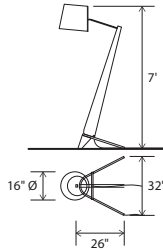

brushed aluminum, walnut body, white linen

The Silva Giant, as the name suggests, is a giant version of our Silva table fixture. Its scale gives it a strong presence even in very large spaces, while its distilled form gives it a simplicity that can be seen from across the room. A fun piece with a huge personality.

Nick Sheridan
Designer

Silva Giant floor

Dimensions: 32" x 26", 7', 16" Ø shade
 Materials: solid wood, aluminum, linen shade
 Product weight: 60 lb
 Light source: medium base E26 socket
 Lamping: E26 base, type A lamp, 60 W max
 Input voltage: 120 V AC max
 Includes 72" clear silver cord with inline foot switch 24" from base
 Bottom diffuser included (CM-057)
 Wood grain will vary
 Specifications subject to change

Included dimmable LED A19 bulb
 Light output: 800 Lumens (source)
 Light color: 2700 K
 Color accuracy: 90+ CRI
 Power usage: 11 W

MATERIAL & FINISH OPTIONS

	Silva Giant part # 05-200- A	L
Metal Finish		
brushed aluminum (CM-006)	A	
Wood Body		
walnut (CM-001)	W	
dark stained walnut (CM-002)	D	
Fabric Shade		
white linen (CM-058)		L