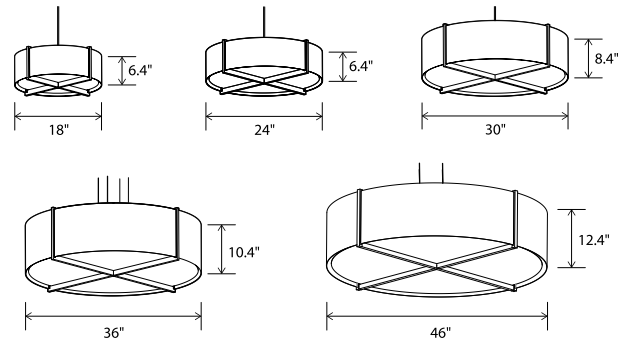

Plura pendant

Dimensions:

- Plura 18: 18" Ø, 6.4"
- Plura 24: 24" Ø, 6.4"
- Plura 30: 30" Ø, 8.4"
- Plura 36: 36" Ø, 10.4"
- Plura 46: 46" Ø, 12.4"

Materials: solid wood, polymer

Product weight:

- Plura 18: 5 lb
- Plura 24: 6 lb
- Plura 30: 9 lb
- Plura 36: 13 lb
- Plura 46: 20 lb

Integrated LED Specifications

Light output:

1. Plura 18 & 24: 1690 Lumens (source)
   - Plura 30, 36, & 46: 2815 Lumens (source)
2. **Light color:** 2700 K, 3000 K, 3500 K, or 4000 K

Color accuracy: 90+ CRI

Power usage:

1. Plura 18 & 24: 19.5 W
   - Plura 30, 36, & 46: 32.5 W
2. Dimmable (see driver below)
   Plura 18 & 24 driver location: must be housed in J-box

Driver dimensions: 3.3" x 1.6" x 1", included

Plura 30, 36, & 46 driver location: housed in canopy

GU-24 Base Specifications

Light source:

- Plura 18 & 24: 2x GU-24 base socket
- Plura 30, 36, & 46: 4x GU-24 base socket

Lamping:

1. Plura 18 & 24: 2x GU-24 base self-ballasted bulbs, 18 W max each
   - Plura 30, 36, & 46: 4x GU-24 base self-ballasted bulbs, 18 W max each
2. Bulbs not included
   Input voltage: 300 V AC max

See at left for canopy information
96" drop length, field adjustable
Suitable for a sloped ceiling
Wood grain will vary
Specifications subject to change

MATERIAL & FINISH OPTIONS

Plura pendant part # 06-230-

Size	
18" Ø	18
24" Ø	24
30" Ø	30
36" Ø	36
46" Ø	46
Wood Body	
walnut (CM-001)	W
dark stained walnut (CM-002)	D
white washed oak (CM-095)	O
Shade Material	
frosted polymer (CM-051)	F
matte black (CM-085) with matte white interior	B
brushed aluminum (CM-012)	A
brushed rose gold (CM-046)	G
brushed brass (CM-047)	R
distressed brass (CM-096)	D
gloss white (CM-054)	W
Lamping	
2700 K LED	27
3000 K LED	30
3500 K LED	35
4000 K LED	40
GU-24 base sockets	GU
Driver (LED version only)	
AC Input Voltage Range: 120-277 V	
120 V input: TRIAC, ELV & 0-10 V dimmable	
240 & 277 V input: only 0-10 V dimmable	P1

Includes: frosted polymer (CM-051)

Also available in a flush mount version