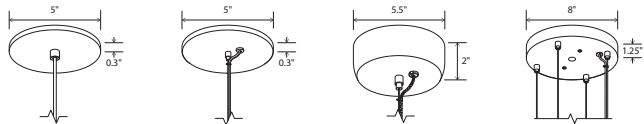

The Plura is a simple, straight forward fixture that is excellently executed. With the Plura it was about resolving the seams and edges and their relationships to one another. The result is a scalable fixture that has a sharp, sophisticated feel.

Nick Sheridan, Designer

Plura 18 & 24:
textured white (CM-060)
low-profile round canopy
with white SVT

Plura 36 & 46:
textured white (CM-060)
8" round canopy, clear SPT
with steel cable

See website for more canopy information.

Plura pendant

Dimensions:

- Plura 18: 18" Ø, 6.4"
- Plura 24: 24" Ø, 6.4"
- Plura 30: 30" Ø, 8.4"
- Plura 36: 36" Ø, 10.4"
- Plura 46: 46" Ø, 12.4"

Materials: solid wood, polymer

Product weight:

- Plura 18: 5 lb
- Plura 24: 6 lb
- Plura 30: 9 lb
- Plura 36: 13 lb
- Plura 46: 20 lb

Integrated LED Specifications

Light output:

1. Plura 18 & 24: 1690 Lumens (source)
   - Plura 30, 36, & 46: 2815 Lumens (source)
2. **Light color:** 2700 K, 3000 K, 3500 K, or 4000 K

Color accuracy: 90+ CRI

Power usage:

1. Plura 18 & 24: 19.5 W
   - Plura 30, 36, & 46: 32.5 W
2. Dimmable (see driver below)
   Plura 18 & 24 driver location: must be housed in J-box

Driver dimensions: 3.3" x 1.6" x 1", included

Plura 30, 36, & 46 driver location: housed in canopy

GU-24 Base Specifications

Light source:

- Plura 18 & 24: 2x GU-24 base socket
- Plura 30, 36, & 46: 4x GU-24 base socket

Lamping:

1. Plura 18 & 24: 2x GU-24 base self-ballasted bulbs, 18 W max each
   - Plura 30, 36, & 46: 4x GU-24 base self-ballasted bulbs, 18 W max each
2. Bulbs not included
   Input voltage: 300 V AC max

See at left for canopy information
96" drop length, field adjustable
Suitable for a sloped ceiling
Wood grain will vary
Specifications subject to change

MATERIAL & FINISH OPTIONS

Plura pendant part # 06-230-