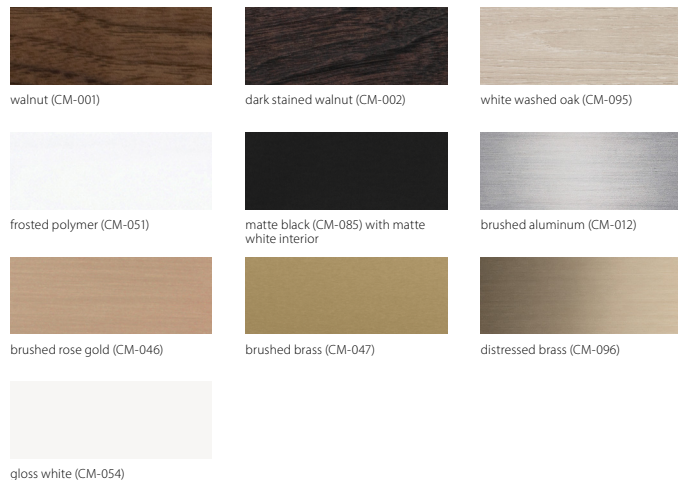

Plura 18 & 24:
textured white (CM-060)
low-profile round canopy
with white SVT

Plura 36 & 46:
textured white (CM-060)
8" round canopy, clear SPT
with steel cable

See website for more canopy information.