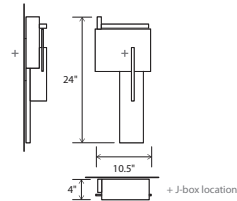

**Oris**  
sconce

- Dimensions: 24" x 10.5" x 4"
- Materials: solid wood, polymer, aluminum
- Product weight: 6 lbs
- Light source: integrated LED
- Light output: 1130 Lumens (source)
- Light color\*: 2700 K or 3500 K
- Color accuracy: 90+ CRI
- LED power consumption: 13W
- Dimmable (see driver below)
- ADA compliant hotel room signage with tactile numbering and corresponding braille available
- Wood grain will vary
- Specifications subject to change

MATERIAL & FINISH OPTIONS

|   |                     |  |
|---|---------------------|--|
|   | Oris part # 03-140- |  |
| <i>Metal Finish</i>                       |                     |  |
| brushed aluminum (CM-006)                 | A                   |  |
| <i>Wood Body</i>                          |                     |  |
| walnut (CM-001)                           | W                   |  |
| dark stained walnut (CM-002)              | D                   |  |
| <i>Lamping*</i>                           |                     |  |
| 2700 K LED                                | 27                  |  |
| 3500 K LED                                | 35                  |  |
| <i>Driver</i>                             |                     |  |
| AC Input Voltage Range:                   |                     |  |
| 120-277 V                                 |                     |  |
| 120 V input: TRIAC, ELV & 0-10 V dimmable |                     |  |
| 240 & 277 V input: only 0-10 V dimmable   |                     |  |
|   | p1                  |  |