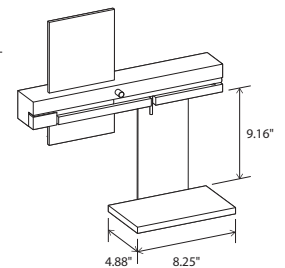

Alternate voltage / plug styles available

left model (L)

right model (R)

With shelf option

Levo Shelf Option

The introduction of the optional shelf for the Levo increases the utility of this fixture without compromising any aspect of the design. The shelf provides a perfect place to rest your phone or tablet while charging it. It is important to note that shelf is purchased separately from the Levo and can be retrofitted on existing Levos.

MATERIAL & FINISH OPTIONS

Levo Shelf part # 60-220-

Direction

left model
right model

Includes

solid walnut shelf (CM-001)
brushed aluminum (CM-006)

left model with shelf option

The goal for the Levo was to create a bedside wall fixture with great task lighting articulation that was intuitive enough to be used without prior knowledge of the fixture: all the while making it slender, sexy, and very robust.