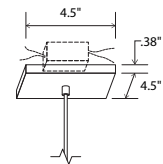

Levis AP, beech wood veneer

Levis
accent pendant

Dimensions: 5.3" Ø, 5.5" H
 Materials: polymer, veneer and aluminum options
 Product weight: 1 lb
 Energy efficient LED light source
 Light output: 345 Lumens (source)
 Light color*: 2700 K (warm) or 3500 K (cool)
 Color accuracy: 90+ CRI
 LED power consumption: 3.2W
 Dimmable (see driver below)
 Driver location: must be housed in J-box
 Driver dimensions: 2" x 1.3" x 1", included
 Brushed aluminum (CM-006) Low-Profile Square Canopy included
 Canopy dimensions: 4.5" x 4.5", 0.38"
 Must use included external LED driver (2.25" x 1.5" x 1")
 Accent pendants can be clustered by using Multi-Point Round Canopy or Multi-Point Linear Canopy
 See website for more canopy information
 6'-0" drop length, field adjustable
 Suitable for a sloped ceiling
 Wood grain will vary
 Specifications subject to change