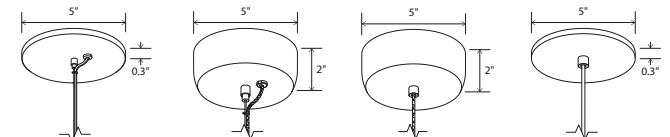

distressed brass (CM-009) dark stained walnut (CM-002) DD
brushed brass (CM-047) walnut (CM-001) RW
matte black with matte white interior, walnut (CM-001) BW
matte black with matte white interior, white washed oak (CM-095) BO
brushed rose gold (CM-046) dark stained walnut (CM-002) GD
gloss white (CM-054) white washed oak (CM-095) WO

Ignis 24 with Medium base socket
Low-profile round canopy, SPT with steel cable included
Canopy dimensions: 5"Ø, 0.3" deep

Ignis 24 with LED lamping
Extended-profile round canopy, braided cord with steel cable included, required to house the LED driver (3.25" x 2.25" x 1.25")
Canopy dimensions: 5.5"Ø, 2" deep

Ignis 17 with LED lamping
Extended-profile round canopy, braided cord included, required to house the LED driver (3.25" x 2.25" x 1.25")
Canopy dimensions: 5.5"Ø, 2" deep

Ignis 17 with Medium base socket
Low-profile round canopy, SVT included
Canopy dimensions: 5"Ø, 0.3" deep

Diffuser
Frosted white diffuser (CM-024).
Diffuser is recommended when fixture location may allow for direct glare. Integrated LED option always comes with a diffuser

▲WARNING. California Proposition 65 Warning for California Consumers. This product can expose you to chemicals including wood dust and lead which are known to the State of California to cause cancer or birth defects or other reproductive harm. For more information go to www.P65Warnings.ca.gov