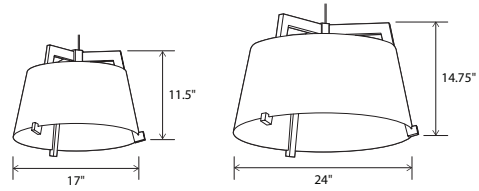

Ignis 24, brass, walnut, rigid stem

**Ignis 17 / Ignis 24**  
pendant

Ignis 17 dimensions: 17" Ø, 11.5"  
 Ignis 24 dimensions: 24" Ø, 14.75"  
 Materials: solid wood, metal  
 Ignis 17 weight: 7 lb  
 Ignis 24 weight: 11 lb  
 Wood grain will vary  
 Specifications subject to change

**MATERIAL & FINISH OPTIONS**

	Ignis part # 06-220-	
Fixture Size		
17" Ø	17	
24" Ø	24	
<b>Standard Combinations</b> (Shade, Frame)		
distressed brass, walnut	DW	
distressed brass, dark stained walnut	DD	
brushed brass, walnut	RW	
brushed rose gold, dark stained walnut	GD	
matte black with matte white interior, dark stained walnut	BD	
matte black with matte white interior, white washed oak	BO	
matte black with matte white interior, walnut	BW	
gloss white, white washed oak	WO	
<b>Suspension Type</b>		
corded	C	
rigid	R	
<b>Lamping*</b>		
integrated LED with diffuser - 2700K	L-27 PI	
integrated LED with diffuser - 3500K	L-35 PI	
medium base socket without diffuser	S	
medium base socket with diffuser	D	

**Ignis 24 with Medium base socket**  
 Low-profile round canopy, SPT with steel cable included  
 Canopy dimensions: 5"Ø, 0.3" deep

**Ignis 24 with LED lamping**  
 Extended-profile round canopy, braided cord with steel cable included, required to house the LED driver (3.25" x 2.25" x 1.25")  
 Canopy dimensions: 5.5"Ø, 2" deep