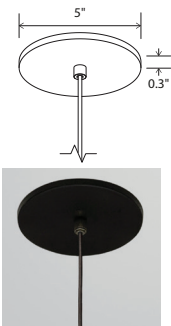

Ico 20

Ico 20
pendant

Dimensions: 20" Ø, 9.5"
 Materials: solid brass
 Product weight: 6 lb
 Light source: medium base E26 socket
 Lamping: 1x E26 base, 60 W max
 Bulbs not included
 Input voltage: 250 V AC max
 Textured Black Powdercoat (CM-049)
 low profile round canopy with Black Cloth Covered Cord (CM-090)
 Canopy dimensions: 5" Ø, 0.3"
 See website for more canopy information
 Field adjustable drop length: 0'9" min - 8'0" max
 Suitable for a sloped ceiling
 Specifications subject to change

low-profile round canopy

MATERIAL & FINISH OPTIONS

	Ico part # 06-240-20	R - C
Fixture Size	20"	
Shade Finish	spun solid brass (CM-091)	R
Suspension	corded (CM-008)	C
Includes	brushed brass (CM-008)	

After working with drum cymbals on a few custom projects, we grew to appreciate the design and engineering that goes into these beautiful objects. Cymbals have a simple form, rich texture, and a beautiful brass finish. Modernism is often about utilizing what already exists and repurposing things, which is what we did with this fixture. The Ico looks excellent when paired with a simple light bulb.