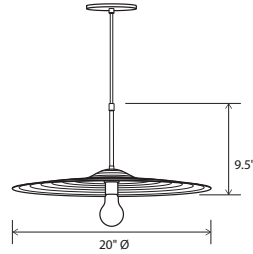

Ico 20

Ico 20
pendant

Dimensions: 20" Ø, 9.5"
 Materials: solid brass
 Product weight: 6 lb
 Light source: medium base E26 socket
 Lamping: 1x E26 base, 60 W max
 Bulbs not included
 Input voltage: 250 V AC max
 Textured Black Powdercoat (CM-049)
 low profile round canopy with Black Cloth Covered Cord (CM-090)
 Canopy dimensions: 5" Ø, 0.3"
 See website for more canopy information
 Field adjustable drop length: 0'9" min - 8'0" max
 Suitable for a sloped ceiling
 Specifications subject to change

low-profile round canopy

MATERIAL & FINISH OPTIONS

	Ico part # 06-240-20	R - C
Fixture Size	20"	
Shade Finish	spun solid brass (CM-091)	R
Suspension	corded (CM-008)	C
Includes	brushed brass (CM-008)	

After working with drum cymbals on a few custom projects, we grew to appreciate the design and engineering that goes into these beautiful objects. Cymbals have a simple form, rich texture, and a beautiful brass finish. Modernism is often about utilizing what already exists and repurposing things, which is what we did with this fixture. The Ico looks excellent when paired with a simple light bulb.