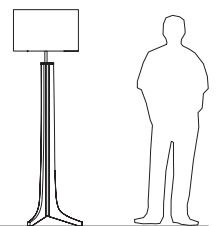

▲WARNING. California Proposition 65 Warning for California Consumers. This product can expose you to chemicals including wood dust and lead which are known to the State of California to cause cancer or birth defects or other reproductive harm. For more information go to www.P65Warnings.ca.gov