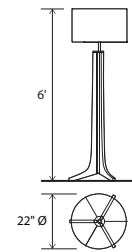

Nick Sheridan  
Co-Designer

**Forma**  
floor

Dimensions: 22" Ø shade, 6'  
Materials: solid wood, aluminum, fabric shade  
Product weight: 15 lb  
Light source: medium base E26 socket  
Lamping: E26 base, type A lamp, 60 W max  
Input voltage: 120 V AC max  
Wood grain will vary  
Specifications subject to change