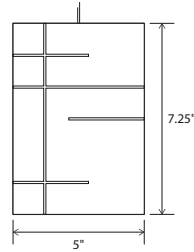

**Clauco**  
accent pendant

Dimensions: 5" x 5", 7.25"  
 Materials: solid wood, polymer  
 Product weight: 3 lb  
 Light source: integrated LED  
 Light output: 345 Lumens (source)  
 Light color\*: 2700 K or 3500 K  
 Color accuracy: 90+ CRI  
 Power usage: 3.2 W  
 Dimmable (see driver below)  
 Driver location: must be housed in J-box  
 Driver dimensions: 2" x 1.3" x 1", included  
 Brushed aluminum (CM-006) low-profile square  
 canopy with white braided cord included  
 Canopy dimensions: 4.5" x 4.5", 0.38"  
 Must use included external LED driver  
 (2.25" x 1.5" x 1")  
 Accent pendants can be clustered by  
 using multi-point round canopy or  
 multi-point linear canopy  
 See website for more canopy information  
 72" drop length, field adjustable  
 Suitable for a sloped ceiling  
 Wood grain will vary  
 Specifications subject to change

low-profile square canopy

walnut (CM-001)

dark stained walnut (CM-002)

**MATERIAL & FINISH OPTIONS**

Clauco part # 06-110-

**Wood Body**  
 walnut (CM-050)  
 dark stained walnut (CM-002)

**Lamping\***  
 2700 K LED  
 3500 K LED