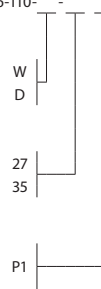

The Clauco showcases the beautiful natural walnut wood grain and sets it against the rigorous slits cut in each face as they wrap around the simple, clean shade form. A beautiful glow emanates from each slit, showing the striking rectilinear composition, in which all four sides are unique.

Nick Sheridan
Designer