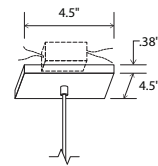

**Clauco**  
accent pendant

Dimensions: 5" x 5", 7.25"  
 Materials: solid wood, polymer  
 Product weight: 3 lb  
 Light source: integrated LED  
 Light output: 345 Lumens (source)  
 Light color\*: 2700 K or 3500 K  
 Color accuracy: 90+ CRI  
 Power usage: 3.2 W  
 Dimmable (see driver below)  
 Driver location: must be housed in J-box  
 Driver dimensions: 2" x 1.3" x 1", included  
 Brushed aluminum (CM-006) low-profile square  
 canopy with white braided cord included  
 Canopy dimensions: 4.5" x 4.5", 0.38"  
 Must use included external LED driver  
 (2.25" x 1.5" x 1")  
 Accent pendants can be clustered by  
 using multi-point round canopy or  
 multi-point linear canopy  
 See website for more canopy information  
 72" drop length, field adjustable  
 Suitable for a sloped ceiling  
 Wood grain will vary  
 Specifications subject to change