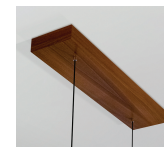

Camur, walnut

Light and delicate, subtly unique while simple, the camur must be experienced to really be appreciated. The gentle curve appears from the bottom just the same as it does from the side: but the perspectives found between the two intrigue.

Nick Sheridan,
Designer

Camur linear pendant

Dimensions: 5'-0" x 2.75", 2.75"
 Materials: solid wood, polymer
 Product weight: 6 lb
 Light source: integrated LED
 Light output: 2500 Lumens (source)
 Light color*: 2700 K or 3500 K
 Color accuracy: 90+ CRI
 Power usage: 35 W
 Dimmable (see driver below)
 Brushed aluminum (CM-006) camur canopy included
 Canopy dimensions: 20.6" x 4", 1.3"
 Wood camur canopy covers are available:
 Walnut (CM-001) wood camur canopy cover: part # 60-150-005W
 Dark stained walnut (CM-002) wood camur canopy cover: part # 60-150-005D
 See website for more canopy information
 72" drop length, field adjustable
 Suitable for a sloped ceiling
 Wood grain will vary
 Specifications subject to change

Camur canopy, brushed aluminum

Camur canopy cover, walnut

MATERIAL & FINISH OPTIONS

Camur part # 07-210-	
Wood Body	W
walnut (CM-001)	D
dark stained walnut (CM-002)	
Lamping*	
2700 K LED	27
3500 K LED	35
Driver	
120 V AC input voltage	P1
TRIAC, ELV & 0-10V dimming	
277 V AC input voltage	P2
TRIAC, ELV & 0-10V dimming	

walnut (CM-001)

dark stained walnut (CM-002)

The true beauty of the Camur is difficult to appreciate in print. When experiencing this fixture in person you begin to see the subtlety and grace of its vertical and horizontal movements. As you walk around this fixture the shape will morph from a beautiful curve to a straight line. We have created a video to help celebrate these details at www.cernogroup.com/camur