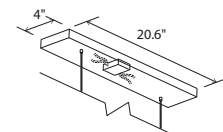

Nick Sheridan,
Designer

Camur linear pendant

Dimensions: 5'-0" x 2.75", 2.75"
 Materials: solid wood, polymer
 Product weight: 6 lb
 Light source: integrated LED
 Light output: 2500 Lumens (source)
 Light color*: 2700 K or 3500 K
 Color accuracy: 90+ CRI
 Power usage: 35 W
 Dimmable (see driver below)
 Brushed aluminum (CM-006) camur canopy included
 Canopy dimensions: 20.6" x 4", 1.3"
 Wood camur canopy covers are available:
 Walnut (CM-001) wood camur canopy cover: part # 60-150-005W
 Dark stained walnut (CM-002) wood camur canopy cover: part # 60-150-005D
 See website for more canopy information
 72" drop length, field adjustable
 Suitable for a sloped ceiling
 Wood grain will vary
 Specifications subject to change