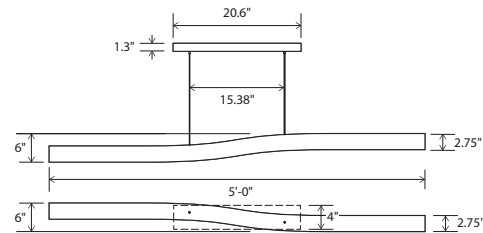

Nick Sheridan,
Designer

Camur linear pendant

Dimensions: 5'-0" x 2.75", 2.75"
 Materials: solid wood, polymer
 Product weight: 6 lb
 Light source: integrated LED
 Light output: 2500 Lumens (source)
 Light color*: 2700 K or 3500 K
 Color accuracy: 90+ CRI
 Power usage: 35 W
 Dimmable (see driver below)
 Brushed aluminum (CM-006) camur canopy included
 Canopy dimensions: 20.6" x 4", 1.3"
 Wood camur canopy covers are available:
 Walnut (CM-001) wood camur canopy cover: part # 60-150-005W
 Dark stained walnut (CM-002) wood camur canopy cover: part # 60-150-005D
 See website for more canopy information
 72" drop length, field adjustable
 Suitable for a sloped ceiling
 Wood grain will vary
 Specifications subject to change

Camur canopy, brushed aluminum

Camur canopy cover, walnut

MATERIAL & FINISH OPTIONS

Camur part # 07-210-	
Wood Body	W
walnut (CM-001)	D
dark stained walnut (CM-002)	
Lamping*	
2700 K LED	27
3500 K LED	35
Driver	
120 V AC input voltage	P1
TRIAC, ELV & 0-10V dimming	
277 V AC input voltage	P2
TRIAC, ELV & 0-10V dimming	