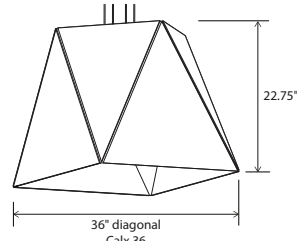

Calx 36, walnut, brushed brass

The Calx is an example of modern design where the methods and the materials themselves are integral to its very conception, aligning form and function, which creates a synergy that is evident. The fixture ultimately forms a square aperture but enjoys a beautifully simple faceted structure.

Nick Sheridan,
Designer

Calx 36 pendant

Dimensions: 25" x 25", 22.75"
 Materials: wood, metal, polymer
 Product weight: 18 lb
 Light source: 4x GU-24 base socket
 Lamping: 4x GU-24 base, 18 W max each
 Bulbs not included
 Input voltage: 300 V AC max
 White (CM-060) 8" round canopy included
 Canopy dimensions: 8"Ø, 1.25"
 See page left and website for more canopy information
 96" drop length, field adjustable
 Suitable for a sloped ceiling
 Wood grain will vary
 Specifications subject to change

8" round canopy
clear SPT with
four 1/16" Ø steel cables

MATERIAL & FINISH OPTIONS

Calx 36 part # 06-200-36

Metal Finish

brushed aluminum (CM-012)
 brushed rose gold (CM-046)
 brushed brass (CM-047)

Wood Finish