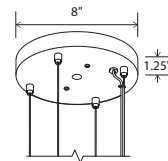

Nick Sheridan,
Designer

Calx 36 pendant

Dimensions: 25" x 25", 22.75"
 Materials: wood, metal, polymer
 Product weight: 18 lb
 Light source: 4x GU-24 base socket
 Lamping: 4x GU-24 base, 18 W max each
 Bulbs not included
 Input voltage: 300 V AC max
 White (CM-060) 8" round canopy included
 Canopy dimensions: 8"Ø, 1.25"
 See page left and website for more canopy information
 96" drop length, field adjustable
 Suitable for a sloped ceiling
 Wood grain will vary
 Specifications subject to change

8" round canopy
clear SPT with
four 1/16" Ø steel cables

MATERIAL & FINISH OPTIONS

Calx 36 part # 06-200-36

Metal Finish

brushed aluminum (CM-012)
 brushed rose gold (CM-046)
 brushed brass (CM-047)

Wood Finish