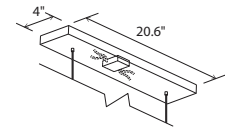

Brevis 28 / Brevis 42 linear pendants

Brevis 28 dimensions: 28" x 2.5", 0.5"
Brevis 42 dimensions: 42" x 2.5", 0.5"

Materials: aluminum, polymer

Brevis 28 weight: 7 lb

Brevis 42 weight: 8 lb

Light source: integrated LED

Dimmable (see driver below)

Linear canopy included

Canopy dimensions: 20.6" x 4", 1.3"

Canopy finish matches fixture's metal finish

Wood canopy covers are available:

Walnut (CM-001) cover: part # 60-130-005W

Dark stained walnut (CM-002) cover:

part # 60-130-005D

See website for more canopy information

72" drop length, field adjustable

Suitable for a sloped ceiling

Specifications subject to change

linear canopy,
brushed aluminum