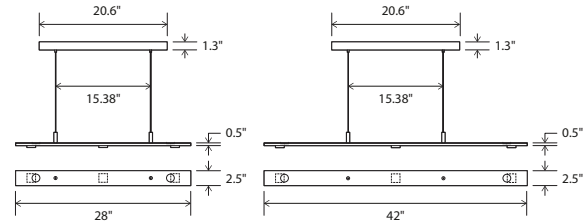

Brevis 28 / Brevis 42 linear pendants

Brevis 28 dimensions: 28" x 2.5", 0.5"
Brevis 42 dimensions: 42" x 2.5", 0.5"

Materials: aluminum, polymer

Brevis 28 weight: 7 lb

Brevis 42 weight: 8 lb

Light source: integrated LED

Light output - total: 1720 Lumens (source)

Light output - downlight: 1030 Lumens (source)

Light output - uplight: 690 Lumens (source)

Light color*: 2700 K or 3500 K

Color accuracy: 90+ CRI

Power usage: 16 W

Dimmable (see driver below)

Linear canopy included

Canopy dimensions: 20.6" x 4", 1.3"

Canopy finish matches fixture's metal finish

Wood canopy covers are available:

Walnut (CM-001) cover: part # 60-130-005W