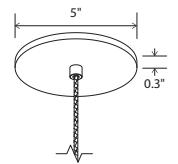

▲WARNING. California Proposition 65 Warning for California Consumers. This product can expose you to chemicals including wood dust and lead which are known to the State of California to cause cancer or birth defects or other reproductive harm. For more information go to www.P65Warnings.ca.gov