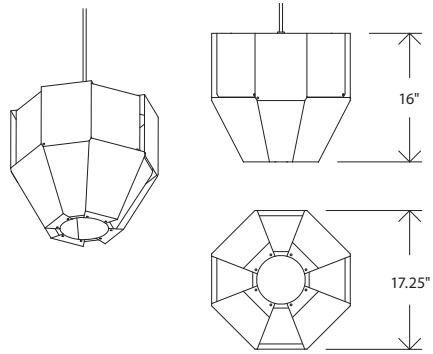

### Astrum 17 pendant

Dimensions: 17.25" x 17.25", 16"  
 Product weight: 4 lb  
 Suitable for a sloped ceiling

#### E26 Medium Base Specifications

Lamping: 2x E26 base, type A lamp, 60 W max  
 Input voltage: 250 V AC max  
 Bulb not included

Textured Black Powdercoat (CM-049) low profile round canopy with SVT-3 Cable, Black (CM-039)  
 Canopy dimensions: 5" Ø, 0.3"  
 See website for more canopy information  
 Field adjustable drop length: 0'6" min - 8'0" max  
 Specifications subject to change