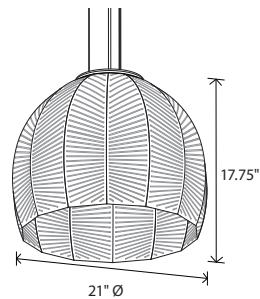

brushed aluminum (CM-012)

distressed brass (CM-096)

Amicus 21 pendant

Dimensions: 21" Ø, 17.75"
Product weight: 6 lb
Suitable for a sloped ceiling

Integrated LED Specifications

Light Color Options*:
2700 K - 831 Lumens (source)
3500 K - 873 Lumens (source)
Color accuracy: 90+ CRI
Power usage: 10 W
Dimmable (see power options below)
JA8-2019 Compliant

E26 Medium Base Specifications

Lamping: E26 base, 60 W max, G40 recommended
Bulb not included
Input voltage: 250 V AC max

extended round canopy with SVT-3 Cable

Textured Black Powdercoat (CM-049) extended round canopy with SVT-3 Cable, Black (CM-039) and 1/16" Stainless Steel Cables (CM-053)
Canopy dimensions: 5" Ø, 2"
See website for more canopy information
Field adjustable drop length: 1'0" min - 8'0" max
Wood grain will vary
Specifications subject to change
Suitable for dry or damp locations