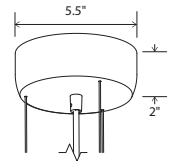

brushed aluminum (CM-012)

distressed brass (CM-096)

Amicus 21 pendant

Dimensions: 21" Ø, 17.75"
Product weight: 6 lb
Suitable for a sloped ceiling

Integrated LED Specifications

Light Color Options*:
2700 K - 831 Lumens (source)
3500 K - 873 Lumens (source)
Color accuracy: 90+ CRI
Power usage: 10 W
Dimmable (see power options below)
JA8-2019 Compliant

E26 Medium Base Specifications

Lamping: E26 base, 60 W max, G40 recommended
Bulb not included
Input voltage: 250 V AC max

extended round canopy with SVT-3 Cable

Textured Black Powdercoat (CM-049) extended round canopy with SVT-3 Cable, Black (CM-039) and 1/16" Stainless Steel Cables (CM-053)
Canopy dimensions: 5" Ø, 2"
See website for more canopy information
Field adjustable drop length: 1'0" min - 8'0" max
Wood grain will vary
Specifications subject to change
Suitable for dry or damp locations