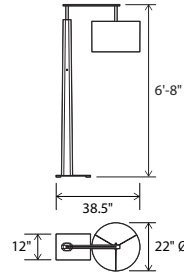

**Altus**  
 floor lamp

Dimensions: 6'-8" H, 22" Ø shade  
 Materials: solid wood, metal, fabric shade  
 Product weight: 45 lb  
 Light source: medium base E26 socket  
 Lamping: E26 base, type A lamp, 60 W max  
 120 V AC max  
 Dimmable on fixture  
 Wood grain will vary  
 Specifications subject to change