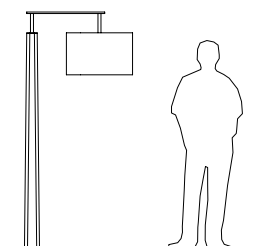

▲WARNING. California Proposition 65 Warning for California Consumers. This product can expose you to chemicals including wood dust and lead which are known to the State of California to cause cancer or birth defects or other reproductive harm. For more information go to www.P65Warnings.ca.gov