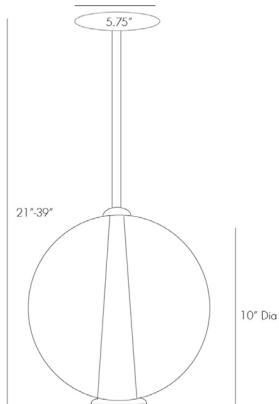

## CAVIAR ADJUSTABLE MEDIUM PENDANT

LAURA KIRAR

**DK49911**

**H: 21 IN, Dia: 10.00 IN**

**Clear**

**Contract Suitable As Is**

Laura Kirar hit a grand slam when she designed the Caviar lighting collection. This is the medium sized 1 light polished nickel pendant with clear glass globe. It is also available in 2 other finishes...DK49912 brown nickel and DK49927 Rose gold.

### DIMENSIONS

Pendant	Dia: 10.00 IN
Minimum Hanging Height	21 IN
Maximum Hanging Height	39 IN
Canopy	H: 1.5 IN, Dia: 5.75 IN

### WIRING

Rating	Indoor Only
Cord	4 FT IN, Clear/Silver, SPT-2
Socket	1, Type B=E12 Other
Photographed Bulb	Clear Bent Tip Candelabra Bulb
Maximum Watt	40
Voltage	110-120 V

### REPLACEMENT PARTS

Replacement Part 1	PIPE-100
Replacement Part 1 Dim	(1) 6" and (1) 12" rods
Replacement Part 2	PIVOT-100
Replacement Part 2 Dim	1" x 5.75"