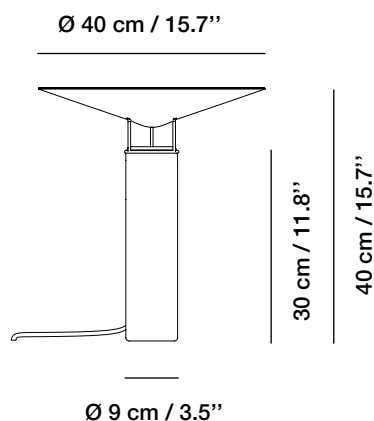

## Medidas / Measures / Measurements / Mittengun

**CARPYEN**  
BARCELONA

Carpylum70 S.L.  
C/ Pere IV 78-84 E-08005 Barcelona  
T +34 93 320 99 90

Spain: comercial@carpyen.com  
Export: export@carpyen.com  
Special project: antony@carpyen.com