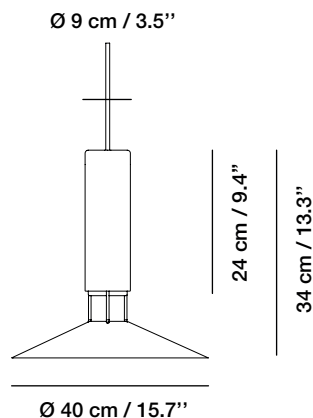

## Medidas / Measures / Measurements / Mittengun

**CARPYEN**  
BARCELONA

Carpvellum70 S.L.  
C/ Pere IV 78-84 E-08005 Barcelona  
T +34 93 320 99 90

Spain: comercial@carpyen.com  
Export: export@carpyen.com  
Special project: antony@carpyen.com