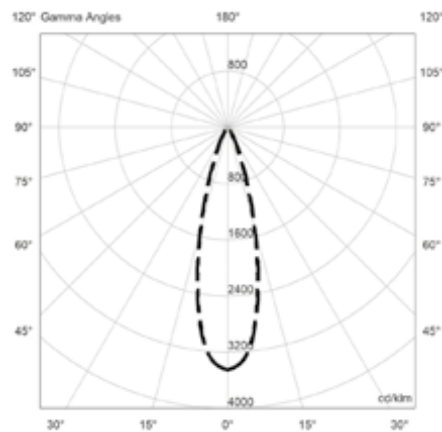

2 W / 100-240 V / 50-60 Hz
100 Lumen / 3000 K / CRI 80

Medidas / Measures / Measurements / Mittengun

CARPYEN
BARCELONA

Carpylum70 S.L.
C/ Pere IV 78-84 E-08005 Barcelona
T +34 93 320 99 90

Spain: comercial@carpyen.com
Export: export@carpyen.com
Special project: antony@carpyen.com