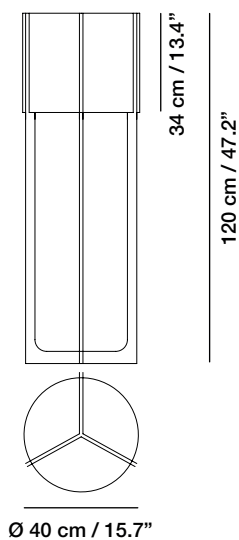

Medidas / Measures / Measurements / Mittengun

NIRVANA TABLE LAMP

NIRVANA TABLE LAMP

CARPYEN
BARCELONA

Carpylum70 S.L.
C/ Pere IV 78-84 E-08005 Barcelona
T +34 93 320 99 90

Spain: comercial@carpyen.com
Export: export@carpyen.com
Special project: antony@carpyen.com