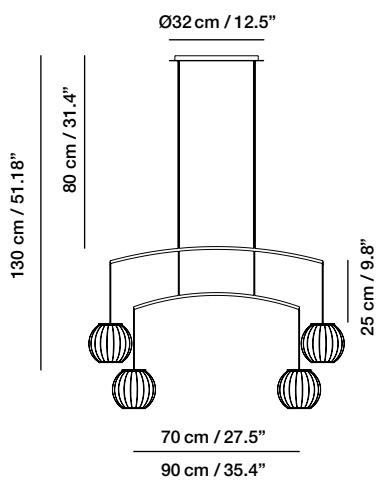

Medidas / Measures / Measurements / Mittengun

MEI TABLE LAMP

CARPYEN
BARCELONA

Carpylum70 S.L.
C/ Pere IV 78-84 E-08005 Barcelona
T +34 93 320 99 90

Spain: comercial@carpyen.com
Export: export@carpyen.com
Special project: antony@carpyen.com

Medidas / Measures / Measurements / Mittengun

Difusor A / Diffuser A

Ø 18 cm / 7.14"

Ø 16 cm / 6.2"

16,5 cm / 6.5"

30 cm / 11.8"

Difusor B / Diffuser B

Ø 17 cm / 6.7"

Difusor B / Diffuser B

16 cm / 6.29"

Ø 11,5 cm / 4.5"

Ø 17 cm / 8.7"

26,5 cm / 10.4"

43 cm / 16.8"