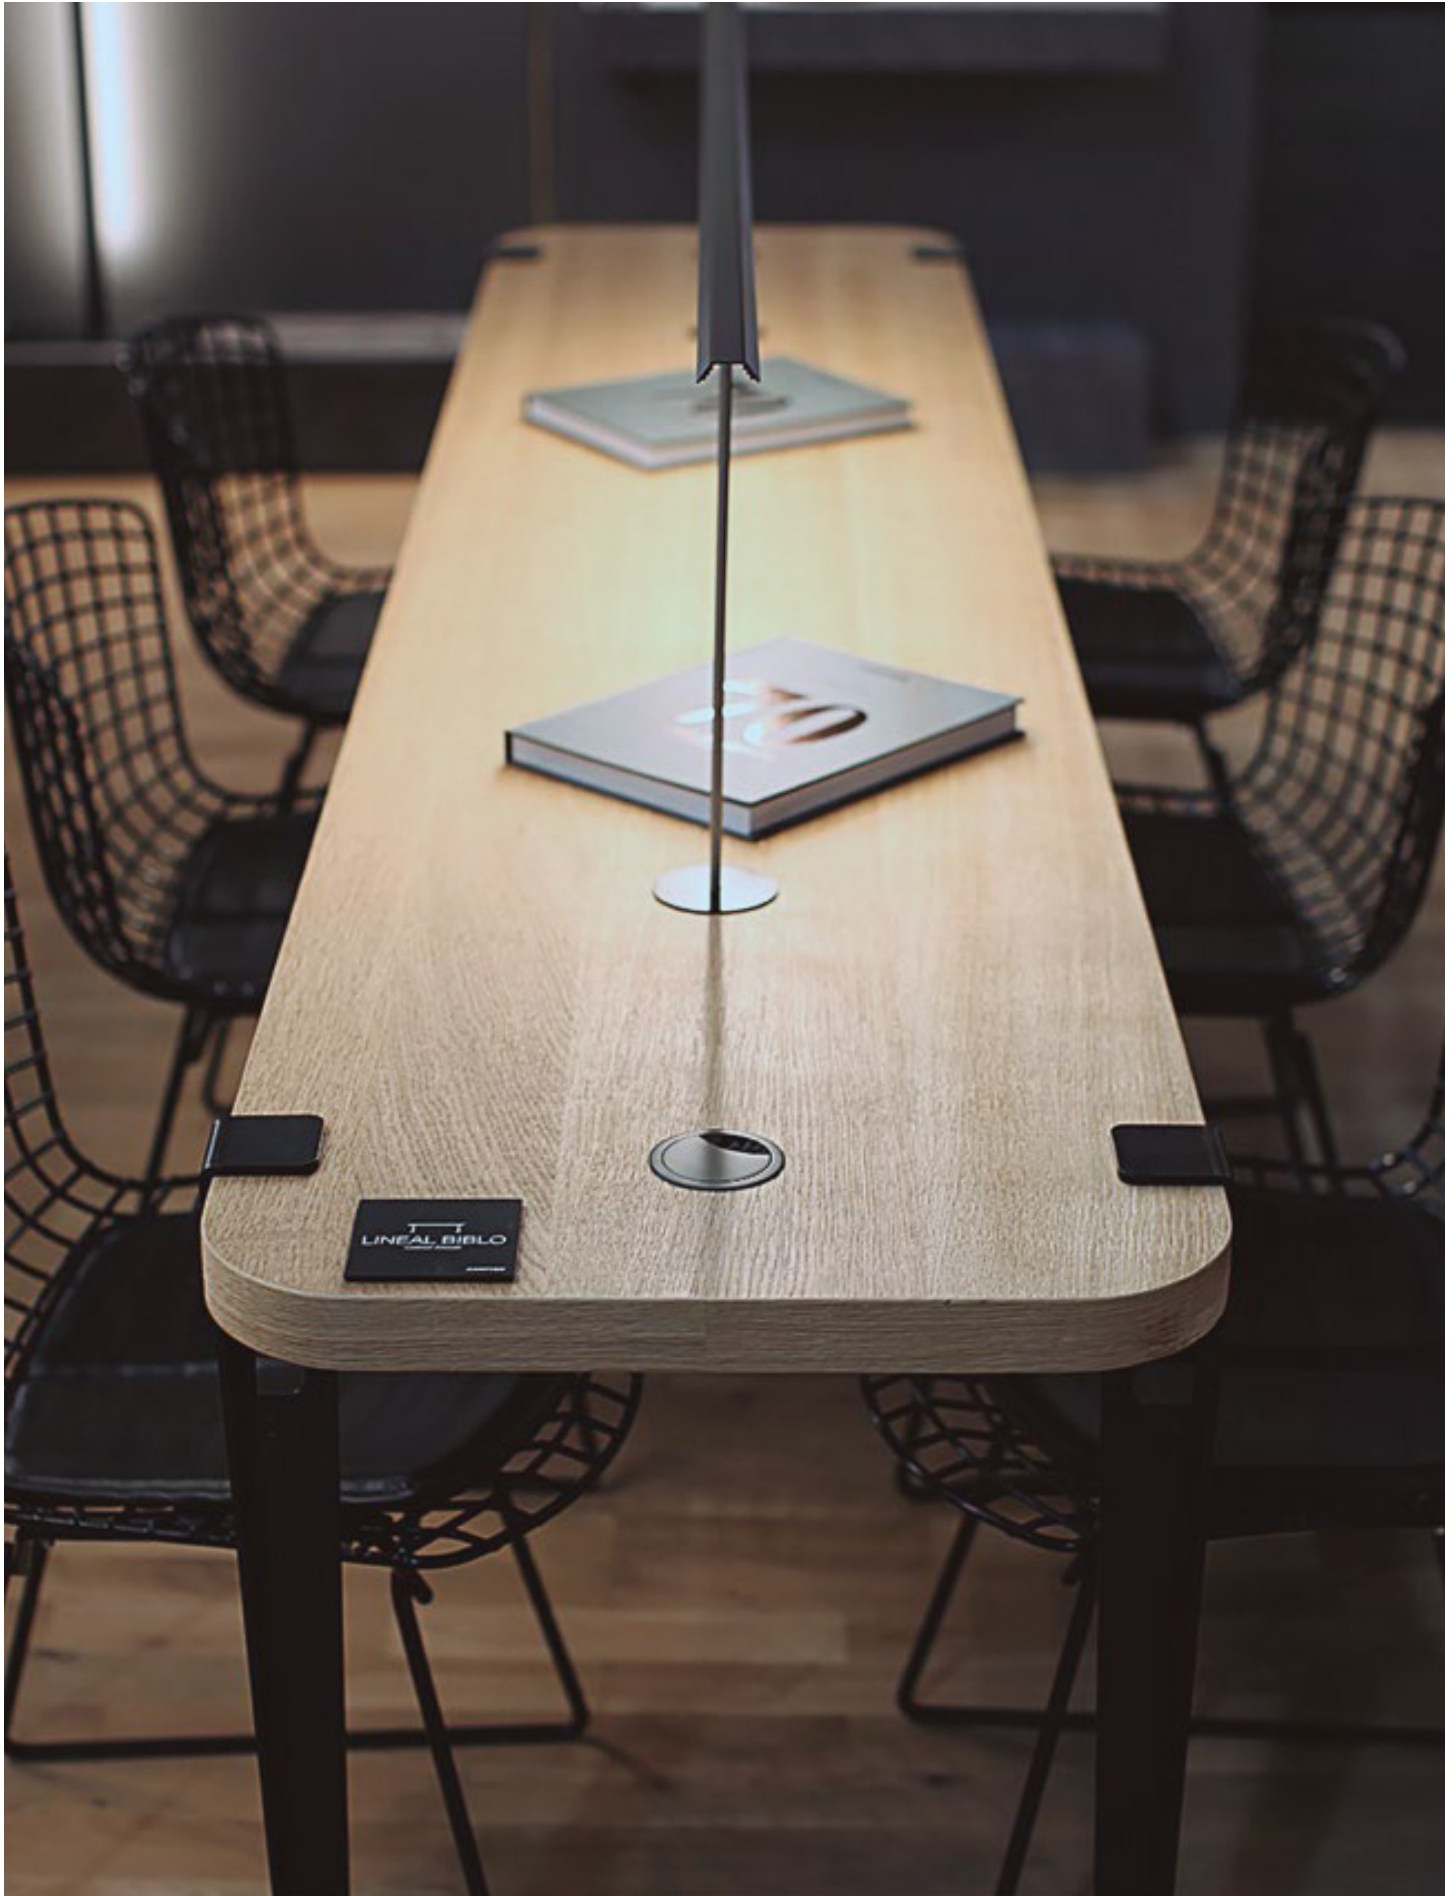

LINEAL BIBLO

CARPYEN
BARCELONA

Carpylum70 S.L.
C/ Pere IV 78-84 E-08005 Barcelona
T +34 93 320 99 90

Spain: comercial@carpyen.com
Export: export@carpyen.com
Special project: antony@carpyen.com