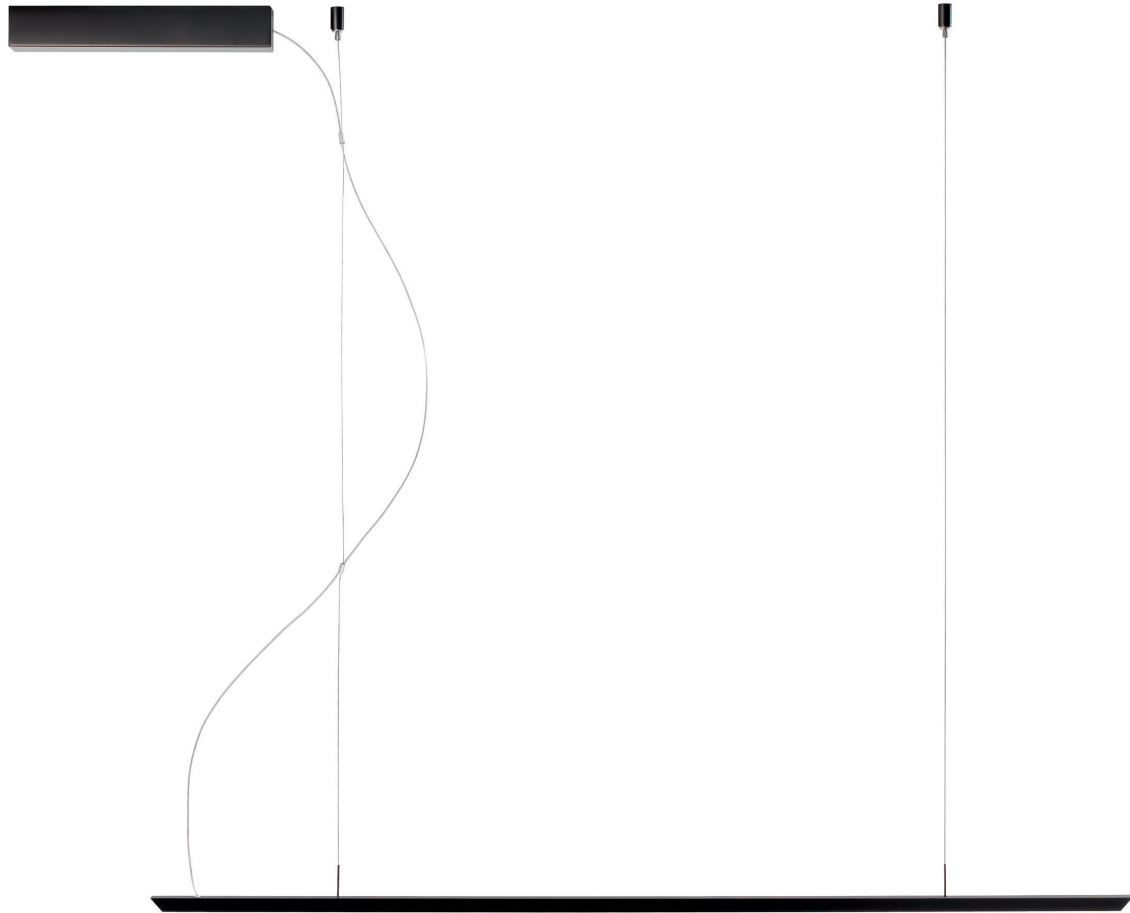

LINEAL SUSPENSION LAMP