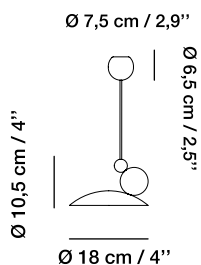

Cobre brillante
Bright copper
Cuivre brillant
Glänzendes Kupfer

Oro Mate
Matt gold
Or mat
Mattgold

Cromo mate
Matt chrome
Chrome mat
Chrom matt

3000K

Ø 18 cm: 220-240 Volts
Dimable - 6,6 watts max.
636 Lumen CRI 90
Ø 40 cm: 220-240 Volts
Dimable - 17 watts
2900 Lumen CRI 80
Ø 85 cm: 220-240 Volts
Dimable - 40 watts
5800 Lumen CRI 80

LED

Medidas / Measures
Measurements / Mittengun

CARPYEN
BARCELONA SINCE 1948

Carpyellum70 S.L.
C/ Pere IV 78-84 E-08005 Barcelona
T +34 93 320 99 90

Spain: comercial@carpyen.com
Export: export@carpyen.com
Special project: antony@carpyen.com