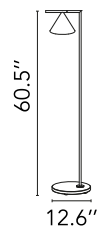

Main specifications

Mounting	Floor
Environments	Outdoor wet location
Light Source Type	LED
LED type	LED array
Lamp category	LED
Ilcos	No
Number of heads	1
Power (W)	9.5
System power (W)	11
System flux (lm)	613

Physical

Color	Black/Black Lava
Orientation	Adjustable
Transversal tilting (°)	270
Cord color	Black
Cord length (in)	232,3
Net weight (lb)	2
IP internal	65

Download

[Family spec sheet](#) ZIP

[Mounting instructions](#) ZIP

Photometric Files

[LDT / IES](#) LDT