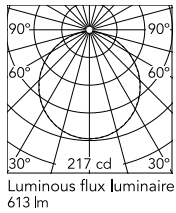

Schematic light drawing

Photometric

Lighting type	Direct
Light distribution	Symmetric
CCT (K)	2700
CRI>	80
Beam angle C0-180 (°)	110
Beam angle C90-270 (°)	110

Electrical

Insulation class	II
Frequency (Hz)	50-60
Main voltage (Vac)	100-240
Driver	Remote included
Dimmable	Yes
Dimming type	Dimmer on board
Dimming range (%)	30-100
Dimming interface	Switch Integrated (Remote Dimmable)
Plug type	Type A
Emergency type	No

Ecodesign and Energy Labelling

This product contains a light source of energy efficiency class E

Replaceable (LED only) light source by a professional

Replaceable control gear by an end-user