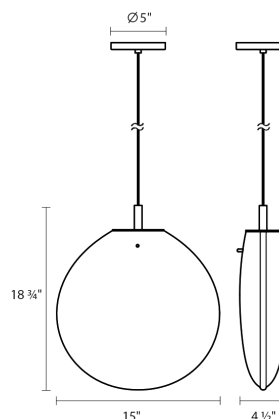

#### DIMENSIONS

Height	18.75"
Width	15"
Depth	4.5"
Canopy/Backplate/Base	5"
Hanging Details	10' Adjustable Cord"
Fixture Weight	8 lbs.

#### SHIPPING

Carton 1 L x W x H	14" x 20" x 20"
Carton 1 GW	9 lbs.

#### SHADE 1

Quantity	1
Color	Clear
Material	Glass
Height	14.75"
Diameter	15