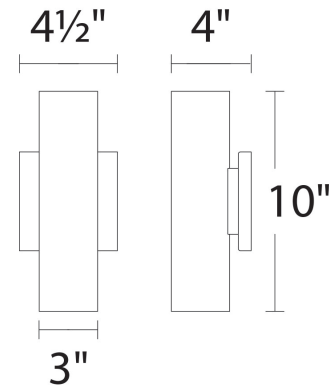

FINISHES

LINE DRAWING

WS-W36610