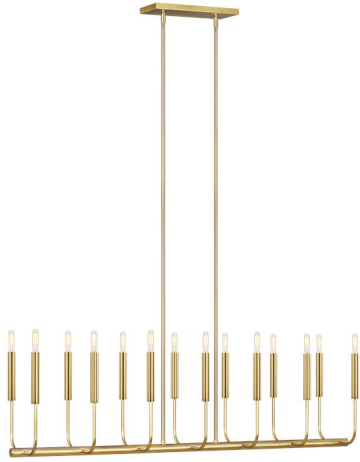

## EC10614BBS: Linear Chandelier

### Dimensions:

**Length:** 47 3/4"      **Overall Height:** 76 1/4"  
**Width:** 9 3/4"      **Wire:** 180" (color/Clear Silver)  
**Height:** 12 1/2"      **Mounting Proc.:** Universal Mounting Plate  
**Weight:** 15.9 lbs.      **Connection:** Mounted To Box

### Bulbs:

14 - Candelabra Torpedo 60w Max. 120v - Not included

### Material List:

1 Body - Steel - Burnished Brass  
 2 6" Stem - Steel - Burnished Brass  
 8 12" Stem - Steel - Burnished Brass