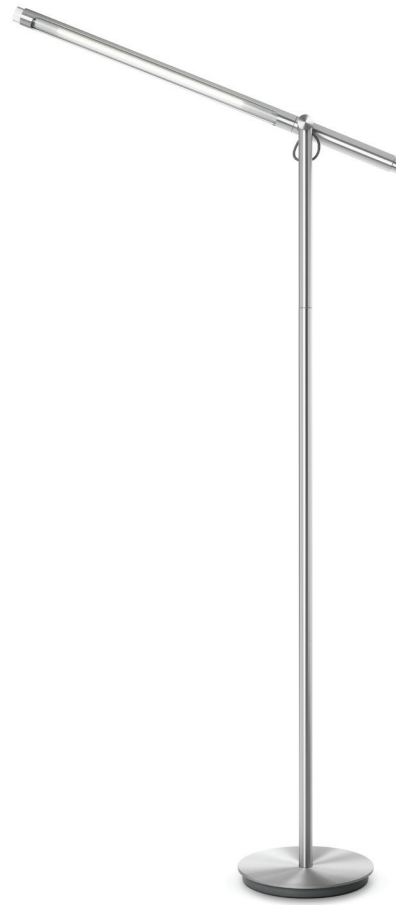

BRAZO TABLE

DESCRIPTION

Brazo's precision machined aluminum construction allows for optimal task lighting control with 360° adjustability and 90° tilt. Brazo features a luminous and energy-efficient LED light source which can be dialed to any desired beam-spread and brightness depending on the task.

SPECIFICATIONS

- Voltage: 120-240V 50-60Hz
- Power Consumption: 9W
- Color temperature: 3000K
- Luminosity: 450 Lumens
- Luminaire efficacy: 50 Lumens/Watt
- Color Rendition Index: 85 CRI
- Title 20 compliant
- 50K hour lifespan
- Cable length: 8' (244cm)
- Global multi-plug adapter available
- 1 year warranty

CERTIFICATIONS

PACKAGING WEIGHT AND DIMENSIONS

BRAZO FLOOR:	15.55LBS	39" X 11" X 5"
	7.1KGS	99cm X 28cm X 13cm

NOTES

Custom requests can be considered on volume orders

FINISHES

SILVER BLACK WHITE BRONZE

DIMENSIONS