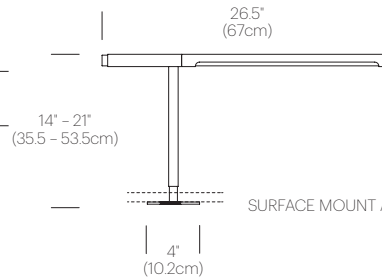

CERTIFICATIONS

PACKAGING WEIGHT AND DIMENSIONS

BRAZO TABLE:	14.2LBS	39" X 11" X 5"
	6.4KGS	99cm X 28cm X 13cm

NOTES

Custom requests can be considered on volume orders

FINISHES

DIMENSIONS

BRAZO TABLE

CERTIFICATIONS

PACKAGING WEIGHT AND DIMENSIONS

BRAZO FLOOR:	15.55LBS	39" X 11" X 5"
	7.1KGS	99cm X 28cm X 13cm

NOTES

Custom requests can be considered on volume orders

FINISHES

SILVER BLACK WHITE BRONZE

DIMENSIONS