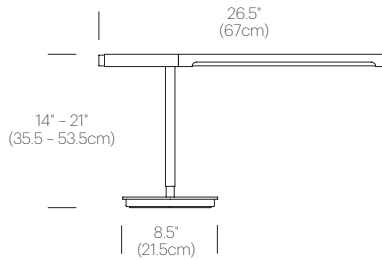

CERTIFICATIONS

PACKAGING WEIGHT AND DIMENSIONS

BRAZO TABLE:	14.2LBS	39" X 11" X 5"
	6.4KGS	99cm X 28cm X 13cm

NOTES

Custom requests can be considered on volume orders

FINISHES

DIMENSIONS

BRAZO TABLE