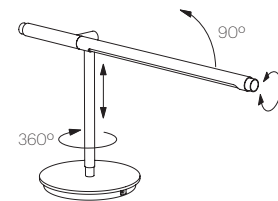

CERTIFICATIONS

PACKAGING WEIGHT AND DIMENSIONS

BRAZO TABLE:	14.2LBS	39" X 11" X 5"
	6.4KGS	99cm X 28cm X 13cm

NOTES

Custom requests can be considered on volume orders

FINISHES

DIMENSIONS

BRAZO TABLE

SURFACE MOUNT AVAILABLE FOR 118" (3cm), 2" (5cm) AND 3" (7.5cm) WORKSURFACES

BRAZO FLOOR

DESCRIPTION

Brazo's precision machined aluminum construction allows for optimal task lighting control with 360° adjustability and 90° tilt. Brazo features a luminous and energy-efficient LED light source which can be dialed to any desired beam-spread and brightness depending on the task.