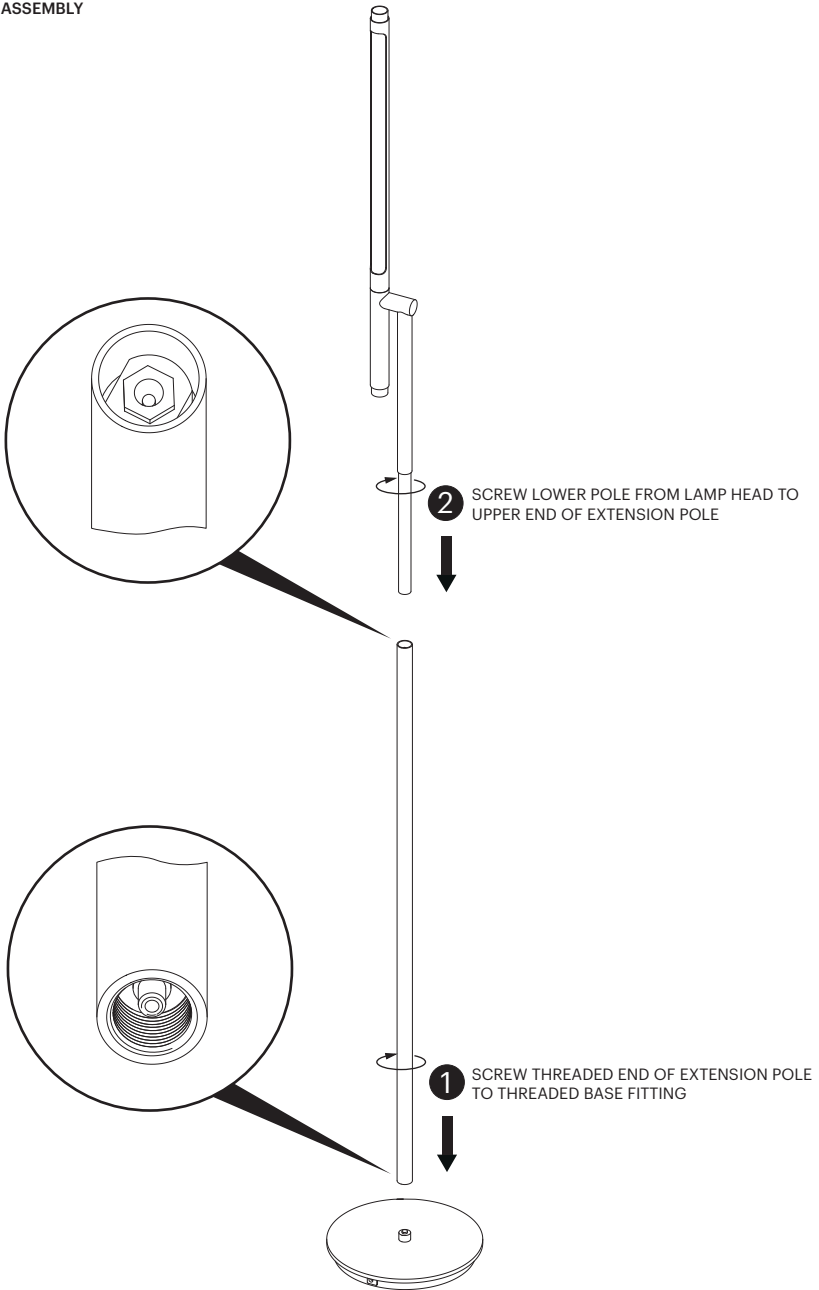

Pablo®

BRAZO

ASSEMBLY & INSTALLATION INSTRUCTIONS

Pablo® BRAZO

FLOOR ASSEMBLY

Pablo® BRAZO

TABLE ASSEMBLY

ADJUSTMENT

CARE INSTRUCTIONS

WIPE CLEAN WITH A SOFT DAMP CLOTH.
AVOID AMMONIA-BASED CLEANERS.

Pablo®

BRAZO

INFO@PABLODESIGNS.COM
888 MARIN STREET
SAN FRANCISCO, CA
94124

PABLODESIGNS.COM