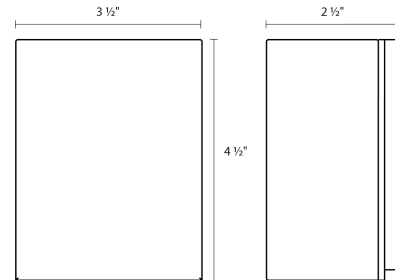

SONNEMAN
A WAY OF LIGHT

box LED Sconce

7340.72-WL

DIMENSIONS

Height	4.5"
Width	3.5"
Extension	2.5"
Minimum Extension	2.5"
Maximum Extension	2.5"
Fixture Weight	1.5 lbs.

ELECTRICAL SPECS

Bulb Type	Integral LED
Bulb Quantity	1
Bulb Included?	Yes
Wattage	10
Initial Lumens	1020
Input Voltage	120VAC
CCT	3000K
CRI	90
Power Supply Type	Driver
Power Supply Quantity	1
Power Supply Location	Outlet Box
Dimming Type	TRIAC/ELV

SHIPPING

Carton 1 L x W x H	6" x 7" x 6"
Carton 1 GW	2 lbs.

SHADE 1

Quantity	1
Color	Textured Bronze
Material	Diecast Aluminum
Height	4.5"
Diameter	3.5

AVAILABLE FINISHES

Textured Bronze (.72)
Textured Gray (.74)
Textured White (.98)