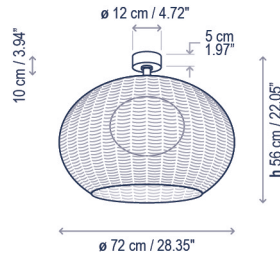

bover

barcelona lights

1251 Collier Road,
Suite C
Atlanta, GA 30318
United States

T. +1 (404) 924 2342
info@boverusa.com
www.boverusa.com

Garota PF/02 Outdoor

Technical description / Descripción técnica:

lbs Net Weight: 12.52 lbs
Peso Neto: 12.52 lbs

Box/Caja
32.28 x 32.28 x 18.9 inches | 11.3996 ft³
Gross Weight / Peso bruto: 20.64 lbs

Materials: Aluminum, Stainless steel, Polyethylene, Syntetic fiber.
Materiales: Aluminio, Acero Inoxidable, Polietileno, Fibra Sintética.