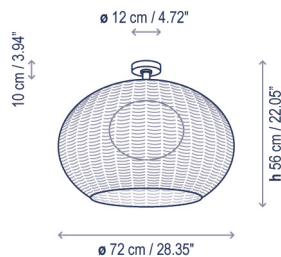

Garota PF/02 Outdoor

Design / Diseño:

Alex Fernández Camps | Gonzalo Milà / 2015

Typology: Ceiling lamp

Tipología: Plafón

Environment: Outdoor

Ambiente: Exterior

Technical description / Descripción técnica:

Net Weight: 12.52 lbs
Peso Neto: 12.52 lbs

1 Box/Caja
32.28 x 32.28 x 18.9 inches | 11.3996 ft³
Gross Weight / Peso bruto: 20.64 lbs

Materials: Aluminum, Stainless steel,
Polyethylene, Synthetic fiber.

Materiales: Aluminio, Acero Inoxidable,
Polietileno, Fibra Sintética.

Metal surfaces coated with cataphoresis and
epoxy polyester paint.

Estructuras de metal acabadas con cataforesis
y pintura de poliéster epoxi.

Hand woven with a recyclable and non-toxic
synthetic polyethylene fiber. Light source
protected by UV resistant polyethylene globe.

Pantallas tejidas a mano con fibra de
polietileno sintética reciclable y no tóxica.
Fuente de luz protegida por globo de
polietileno y protección UV.

Custom options upon request

Opciones de personalización bajo demanda

*Bulbs not included

*Bombillas no incluidas

Certifications
Certificaciones

Lamps description / Descripción lámpara:

Ref

Finishing / Acabados

*3350210001U/P801

Natural White - Ivory White Shade
Blanco Roto - Pantalla Blanco Marfil

*3350210003U/P802

Graphite Brown - Brown Shade
Marrón Grafito - Pantalla Marrón

Please note that the shades may have small variations in tone. / Por favor, tenga en cuenta que los tonos de color de la pantalla pueden no ser los mismos en todos los casos.

Note of use: For environments with a high salinity, proper maintenance of the luminaire will be necessary. We recommend cleaning it with a soft brush and remove salt, dust, or dirt deposited by moisture or wind.

Nota de uso: Para ambientes con alto grado de salinidad, será necesario realizar un correcto mantenimiento de la luminaria. Recomendamos limpiar con un cepillo suave y retirar la sal, el polvo, o la suciedad depositada por la humedad o el viento.

bover

barcelona lights

1251 Collier Road,
Suite C
Atlanta, GA 30318
United States

T. +1 (404) 924 2342
info@boverusa.com
www.boverusa.com