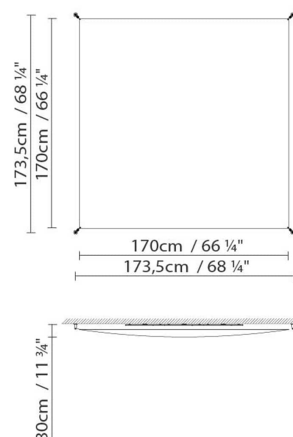

VEROCA 2 (G13)

VEROCA 1 (2G11)