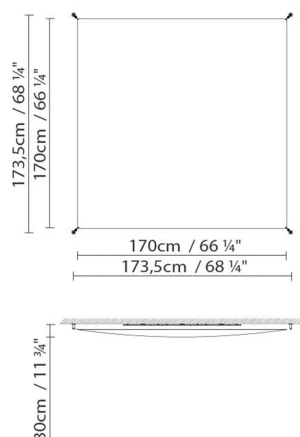

VEROCA 1 (G5)

VEROCA 1 (G13)