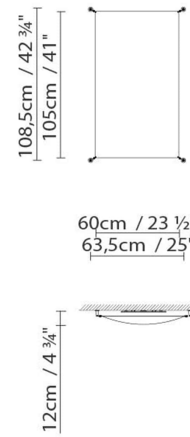

VEROCA 4 (G13)

VEROCA 4 (G5)

● Natural white ○ White (matte)

CODE	LAMP	LIGHT SOURCE	DIM		BULB		
818410U	VEROCA 1 CONVENTIONAL (G13) BODY+	Fluo. 6 x 36W (G13)		A			
818415U	VEROCA 1 ELECTRONIC (G5) BODY+	Fluo. 6 x 28W (G5) LED 6 x 17W (G5)		A+			
818416DU	VEROCA 1 LED DIM PUSH-DALI BODY+	LED 6 x 21W 21216lm 450mA 3000K CRI≥90 120-277V	0-10V	A++		13	LED
818411U	VEROCA 1 SHADE WHITE						
818412U	VEROCA 1 SHADE NATURAL WHITE						
818420U	VEROCA 2 CONVENTIONAL (G13) BODY+	Fluo. 4 x 18W (G13)		A			
818425U	VEROCA 2 ELECTRONIC (G5) BODY+	Fluo. 4 x 14W (G5) LED 4 x 7W (G5)		A+			
818426DU	VEROCA 2 LED DIM PUSH-DALI BODY+	LED 4 x 10,25W 7072lm 450mA 3000K CRI90 120-277V	0-10V	A++		5	LED
818421U	VEROCA 2 SHADE WHITE						
818422U	VEROCA 2 SHADE NATURAL WHITE						
818430U	VEROCA 3 CONVENTIONAL (G13) BODY+	Fluo. 2 x 36W (G13)		A			
818435U	VEROCA 3 ELECTRONIC (G5) BODY+	Fluo. 2 x 28W (G5) LED 2 x 17W (G5)		A+			
818436DU	VEROCA 3 LED DIM PUSH-DALI BODY+	LED 2 x 21W 7072lm 450mA 3000K CRI≥90 120-277V	0-10V	A++		6	LED
818431U	VEROCA 3 SHADE WHITE						
818432U	VEROCA 3 SHADE NATURAL WHITE						

818440U	VEROCA 4 CONVENTIONAL (G13) BODY+	Fluo. 2 x 18W (G13)	A+			
818445U	VEROCA 4 ELECTRONIC (G5) BODY+	Fluo. 2 x 14W (G5) LED 2 x 7W (G5)	A+			
818446DU	VEROCA 4 LED DIM PUSH-DALI BODY+	LED 2 x 10,5W 3536lm 450mA 3000K CRI≥90 120-277V	0-10V A++			
818441U	VEROCA 4 SHADE WHITE					
818442U	VEROCA 4 SHADE NATURAL WHITE					