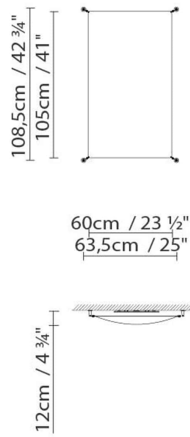

VEROCA 4 (G13)

VEROCA 4 (G5)

● Natural white ○ White (matte)

CODE	LAMP	LIGHT SOURCE	DIM		BULB		
818410U	VEROCA 1 CONVENTIONAL (G13) BODY+	Fluo. 6 x 36W (G13)		A			
818415U	VEROCA 1 ELECTRONIC (G5) BODY+	Fluo. 6 x 28W (G5) LED 6 x 17W (G5)		A+			
818416DU	VEROCA 1 LED DIM PUSH-DALI BODY+	LED 6 x 21W 21216lm 450mA 3000K CRI≥90 120-277V	0-10V	A++		13	LED
818411U	VEROCA 1 SHADE WHITE						
818412U	VEROCA 1 SHADE NATURAL WHITE						
818420U	VEROCA 2 CONVENTIONAL (G13) BODY+	Fluo. 4 x 18W (G13)		A			
818425U	VEROCA 2 ELECTRONIC (G5) BODY+	Fluo. 4 x 14W (G5) LED 4 x 7W (G5)		A+			
818426DU	VEROCA 2 LED DIM PUSH-DALI BODY+	LED 4 x 10,25W 7072lm 450mA 3000K CRI90 120-277V	0-10V	A++		5	LED
818421U	VEROCA 2 SHADE WHITE						
818422U	VEROCA 2 SHADE NATURAL WHITE						
818430U	VEROCA 3 CONVENTIONAL (G13) BODY+	Fluo. 2 x 36W (G13)		A			
818435U	VEROCA 3 ELECTRONIC (G5) BODY+	Fluo. 2 x 28W (G5) LED 2 x 17W (G5)		A+			
818436DU	VEROCA 3 LED DIM PUSH-DALI BODY+	LED 2 x 21W 7072lm 450mA 3000K CRI≥90 120-277V	0-10V	A++		6	LED
818431U	VEROCA 3 SHADE WHITE						
818432U	VEROCA 3 SHADE NATURAL WHITE						

818440U	VEROCA 4 CONVENTIONAL (G13) BODY+	Fluo. 2 x 18W (G13)	A+			
818445U	VEROCA 4 ELECTRONIC (G5) BODY+	Fluo. 2 x 14W (G5) LED 2 x 7W (G5)	A+			
818446DU	VEROCA 4 LED DIM PUSH-DALI BODY+	LED 2 x 10,5W 3536lm 450mA 3000K CRI≥90 120-277V	0-10V A++			
818441U	VEROCA 4 SHADE WHITE					
818442U	VEROCA 4 SHADE NATURAL WHITE					