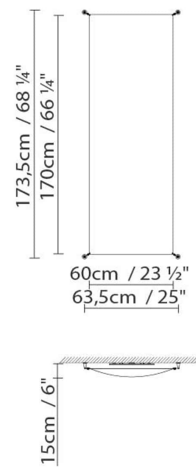

VEROCA 4 (G13)

VEROCA 4 (G5)

● Natural white ○ White (matte)

CODE	LAMP	LIGHT SOURCE	DIM		BULB		
818410U	VEROCA 1 CONVENTIONAL (G13) BODY+	Fluo. 6 x 36W (G13)		A			
818415U	VEROCA 1 ELECTRONIC (G5) BODY+	Fluo. 6 x 28W (G5) LED 6 x 17W (G5)		A+			
818416DU	VEROCA 1 LED DIM PUSH-DALI BODY+	LED 6 x 21W 21216lm 450mA 3000K CRI≥90 120-277V	0-10V	A++		13	LED
818411U	VEROCA 1 SHADE WHITE						
818412U	VEROCA 1 SHADE NATURAL WHITE						
818420U	VEROCA 2 CONVENTIONAL (G13) BODY+	Fluo. 4 x 18W (G13)		A			
818425U	VEROCA 2 ELECTRONIC (G5) BODY+	Fluo. 4 x 14W (G5) LED 4 x 7W (G5)		A+			
818426DU	VEROCA 2 LED DIM PUSH-DALI BODY+	LED 4 x 10,25W 7072lm 450mA 3000K CRI90 120-277V	0-10V	A++		5	LED
818421U	VEROCA 2 SHADE WHITE						
818422U	VEROCA 2 SHADE NATURAL WHITE						
818430U	VEROCA 3 CONVENTIONAL (G13) BODY+	Fluo. 2 x 36W (G13)		A			
818435U	VEROCA 3 ELECTRONIC (G5) BODY+	Fluo. 2 x 28W (G5) LED 2 x 17W (G5)		A+			
818436DU	VEROCA 3 LED DIM PUSH-DALI BODY+	LED 2 x 21W 7072lm 450mA 3000K CRI≥90 120-277V	0-10V	A++		6	LED
818431U	VEROCA 3 SHADE WHITE						
818432U	VEROCA 3 SHADE NATURAL WHITE						

818440U	VEROCA 4 CONVENTIONAL (G13) BODY+	Fluo. 2 x 18W (G13)	A+			
818445U	VEROCA 4 ELECTRONIC (G5) BODY+	Fluo. 2 x 14W (G5) LED 2 x 7W (G5)	A+			
818446DU	VEROCA 4 LED DIM PUSH-DALI BODY+	LED 2 x 10,5W 3536lm 450mA 3000K CRI≥90 120-277V	0-10V A++			
818441U	VEROCA 4 SHADE WHITE					
818442U	VEROCA 4 SHADE NATURAL WHITE					