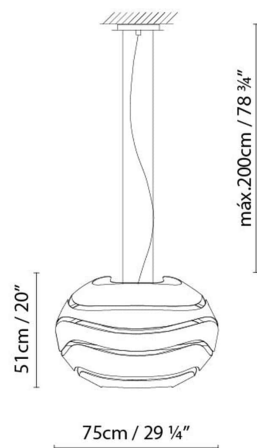

### TREE SERIES S50 HALO

TREE SERIES S75 LED

TREE SERIES S75

CODE	LAMP	LIGHT SOURCE	DIM	BULB	kg
701302U	TREE SERIES S50 WHITE-WHITE				
701303U	TREE SERIES S50 BLACK-BLACK	LED 11W (E12)			
701301U	TREE SERIES S50 WHITE-GOLD	Fluo/CFL 23W (E12)	PUSH/1-10V	A++	6.1
701300U	TREE SERIES S50 BLACK-GOLD	Inc. 60W (E12)			
701312U	TREE SERIES S75 WHITE-WHITE				
701313U	TREE SERIES S75 BLACK-BLACK	LED 2 X 11W (E12)			
701311U	TREE SERIES S75 WHITE-GOLD	Fluo/CFL 2 X 23W (E12)	PUSH/1-10V	A++	15
701310U	TREE SERIES S75 BLACK-GOLD	Inc. 2 X 60W (E12)			