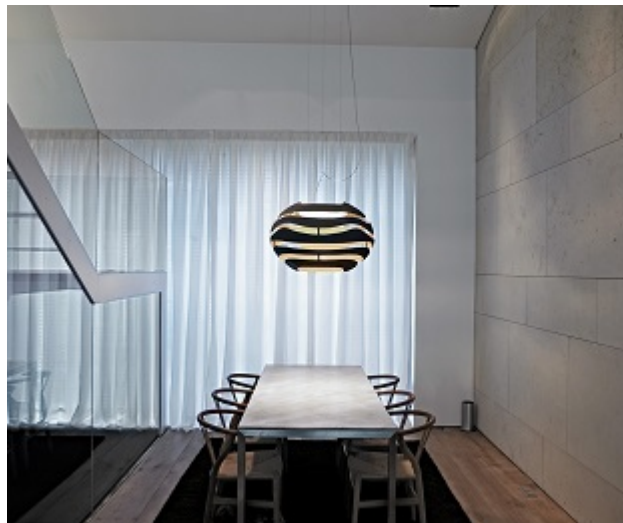

### Description:

An organic-looking suspension lamp with an aluminum shade. Direct and reflected light. Available in textured monochromatic white or black matte finishes; and textured matte two-toned black and white, with gold interior.