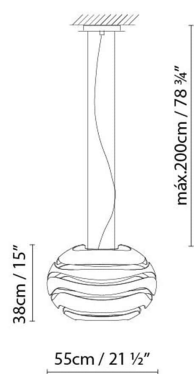

### TREE SERIES S50 HALO

TREE SERIES S75 LED

TREE SERIES S75

CODE	LAMP	LIGHT SOURCE	DIM	BULB	kg
701302U	TREE SERIES S50 WHITE-WHITE				
701303U	TREE SERIES S50 BLACK-BLACK	LED 11W (E12)			
701301U	TREE SERIES S50 WHITE-GOLD	Fluo/CFL 23W (E12)	PUSH/1-10V	A++	6.1
701300U	TREE SERIES S50 BLACK-GOLD	Inc. 60W (E12)			
701312U	TREE SERIES S75 WHITE-WHITE				
701313U	TREE SERIES S75 BLACK-BLACK	LED 2 X 11W (E12)			
701311U	TREE SERIES S75 WHITE-GOLD	Fluo/CFL 2 X 23W (E12)	PUSH/1-10V	A++	15
701310U	TREE SERIES S75 BLACK-GOLD	Inc. 2 X 60W (E12)			