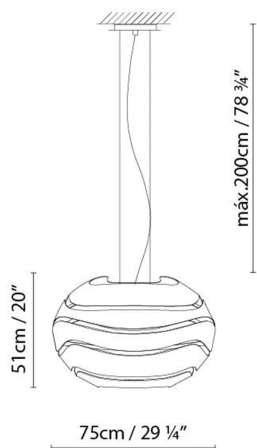

TREE SERIES S75 LED