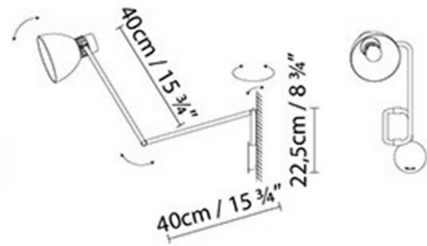

BLUX SYSTEM W40