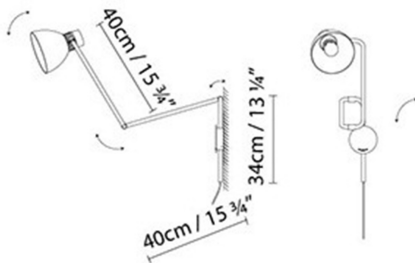

BLUX SYSTEM W40 PLUG-IN