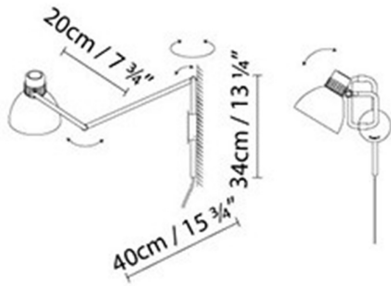

BLUX SYSTEM W20 PLUG-IN