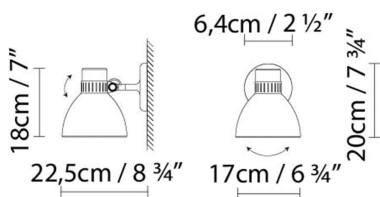

BLUX SYSTEM W